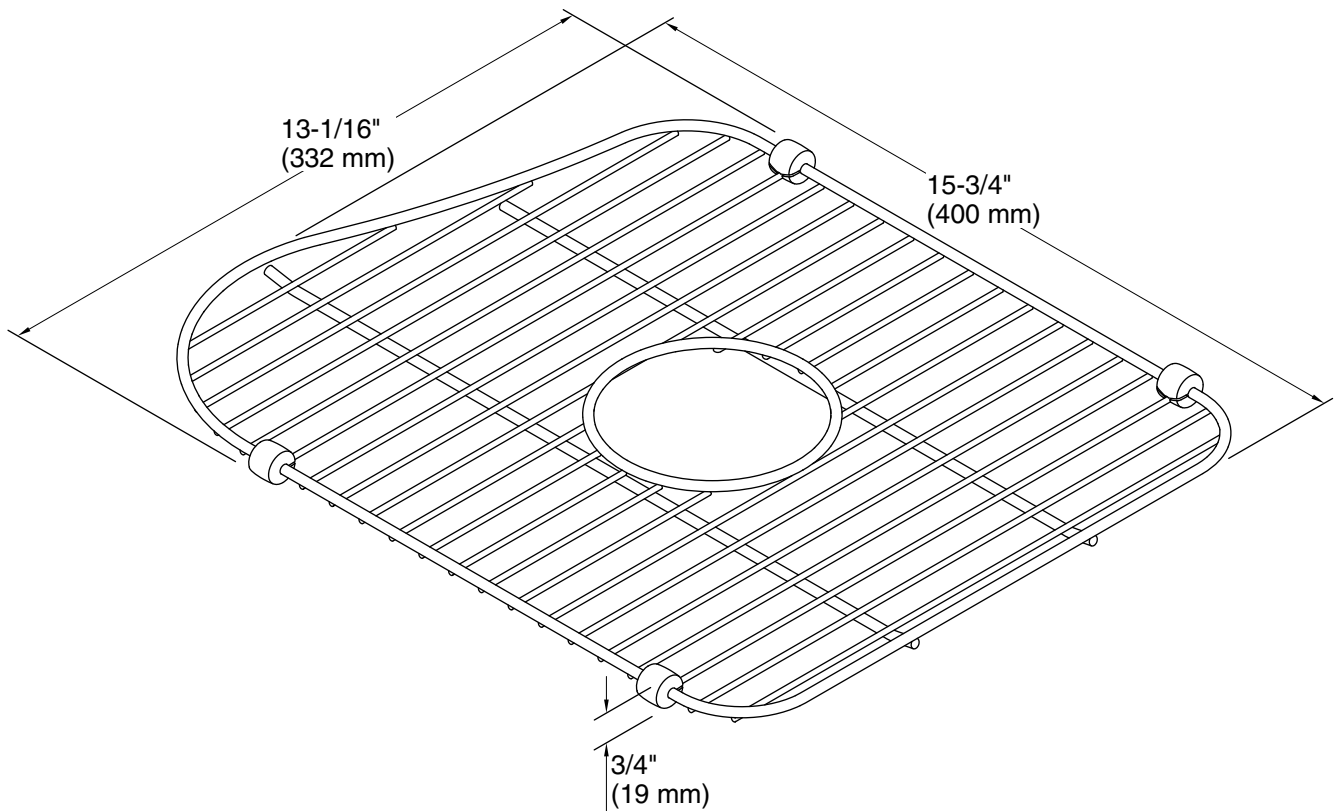

Features

- Fits in the left bowl of the K-3369 and K-3899 Staccato kitchen sinks.
- Durable stainless-steel construction.
- Helps protect sink surface from daily wear.
- Innovative wheels around the perimeter provide a secure fit and reduce debris buildup.
- Dishwasher safe.

Technical Information

All product dimensions are nominal.

Material: Stainless Steel