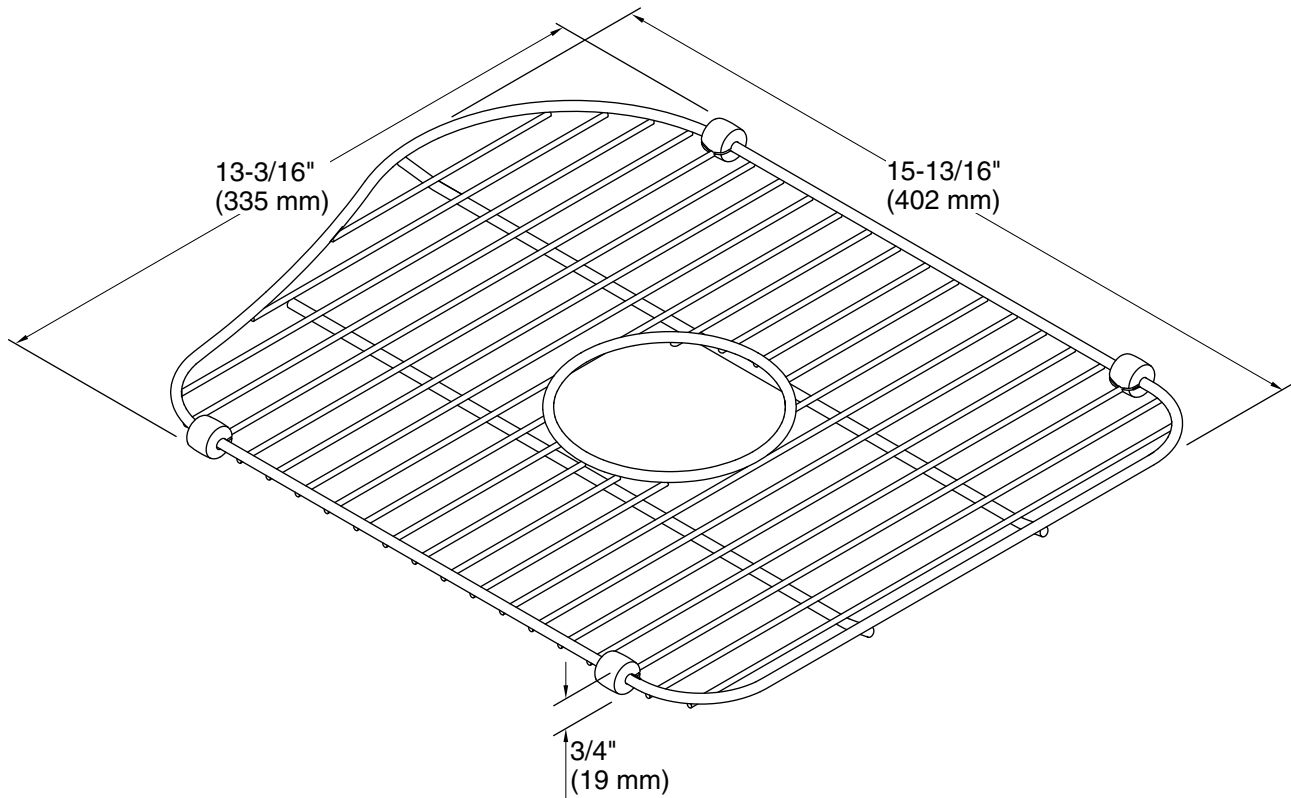

Features

- Fits in the right bowl of the K-3369 and K-3899 Staccato kitchen sinks.
- Durable stainless-steel construction.
- Helps protect sink surface from daily wear.
- Innovative wheels around the perimeter provide a secure fit and reduce debris buildup.
- Dishwasher safe.

Technical Information

All product dimensions are nominal.

Material: Stainless Steel