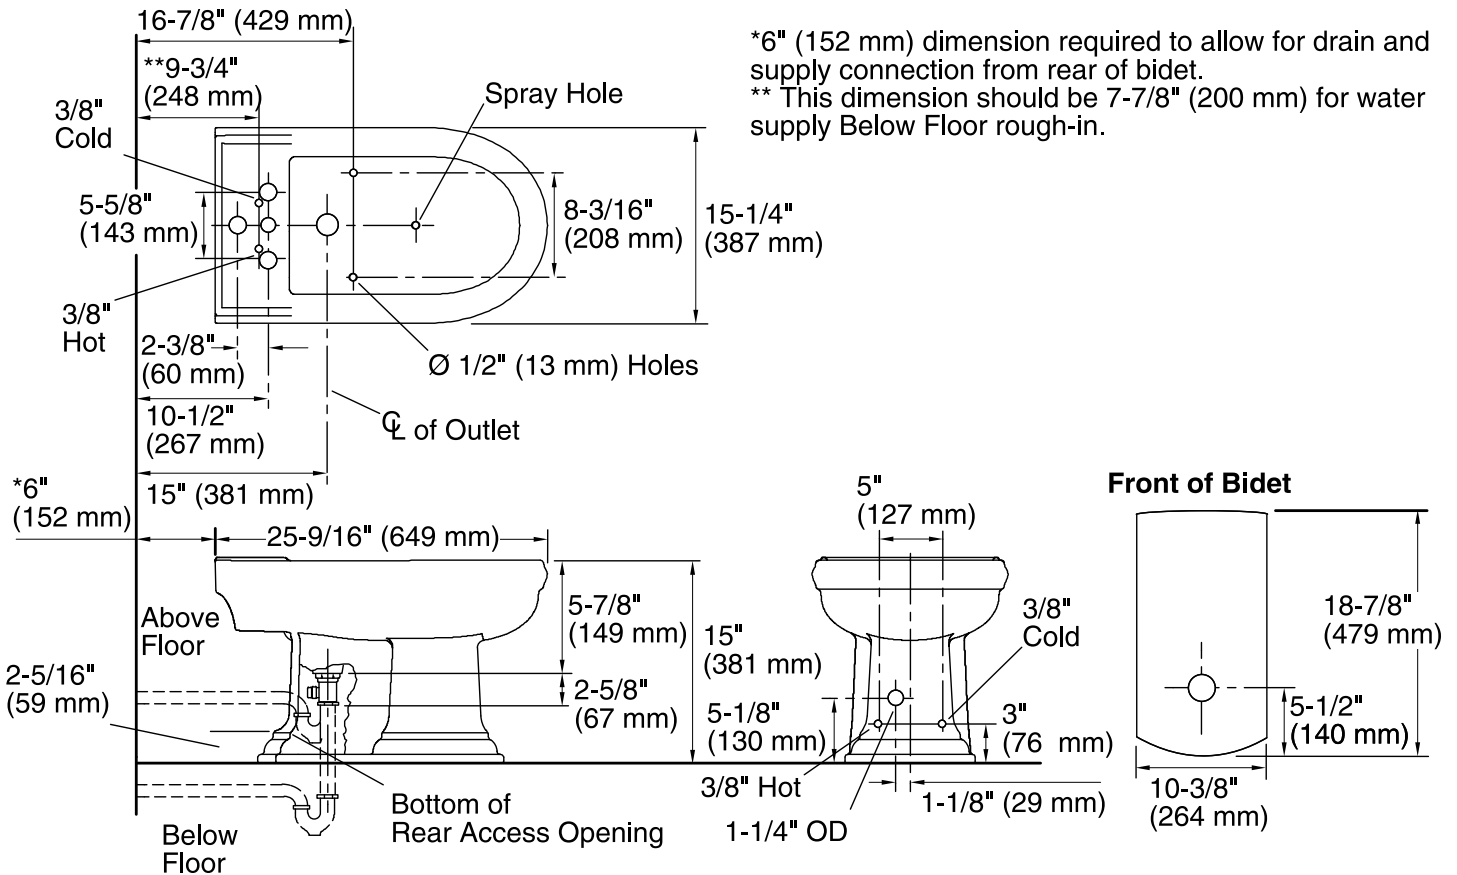

Features

- Drilled for fixture-mount bidet faucet and vacuum breaker.
- Front fill and vertical spray.
- Mounting hardware included.
- Coordinates with other products in the Memoirs collection.

Material

- Vitreous china.

Installation

- Above- or below-floor rough-in.

Recommended Products/Accessories

K-316 Vertical Spray Bidet Faucet
K-470 Vertical Spray Bidet Faucet
K-960-4 Bidet Faucet
K-6814 Vertical Spray Bidet Faucet
K-12286-4 Bidet Faucet
K-16132 Vertical Spray Bidet Faucet
K-8998 P-Trap
K-14431-3 Bidet Faucet
K-14431-4 Bidet Faucet
K-15286-4RA Widespread Bidet Faucet
K-7637 Angle Supply with Stop (single)
K-23726 Drain treatment

Color tiles intended for reference only.

Color	Code	Description
	0	White
	96	Biscuit
	47	Almond
	95	Ice™ Grey
	G9	Sandbar
	58	Thunder™ Grey
	7	Black Black™

*6" (152 mm) dimension required to allow for drain and supply connection from rear of bidet.
** This dimension should be 7-7/8" (200 mm) for water supply Below Floor rough-in.

Technical Information

All product dimensions are nominal.

Toilet type: Floor-mount

Waste Outlet: Floor

Notes

Install this product according to the installation instructions.