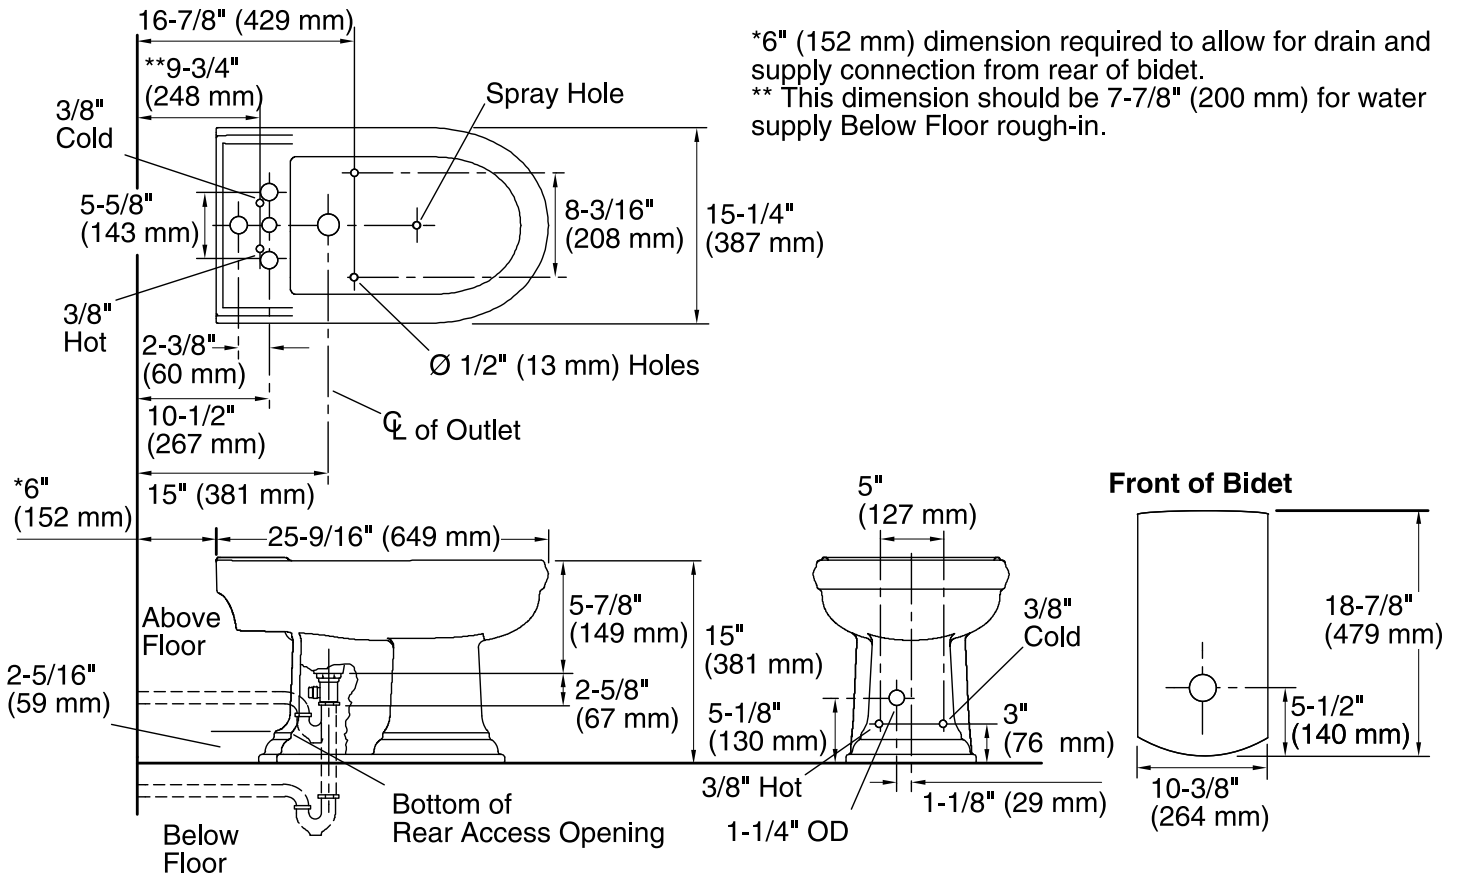

### Available Colors/Finishes

*Color tiles intended for reference only.*

Color	Code	Description
	0	White
	96	Biscuit
	47	Almond
	95	Ice™ Grey
	G9	Sandbar
	58	Thunder™ Grey
	7	Black Black™

\*6" (152 mm) dimension required to allow for drain and supply connection from rear of bidet.  
\*\* This dimension should be 7-7/8" (200 mm) for water supply Below Floor rough-in.