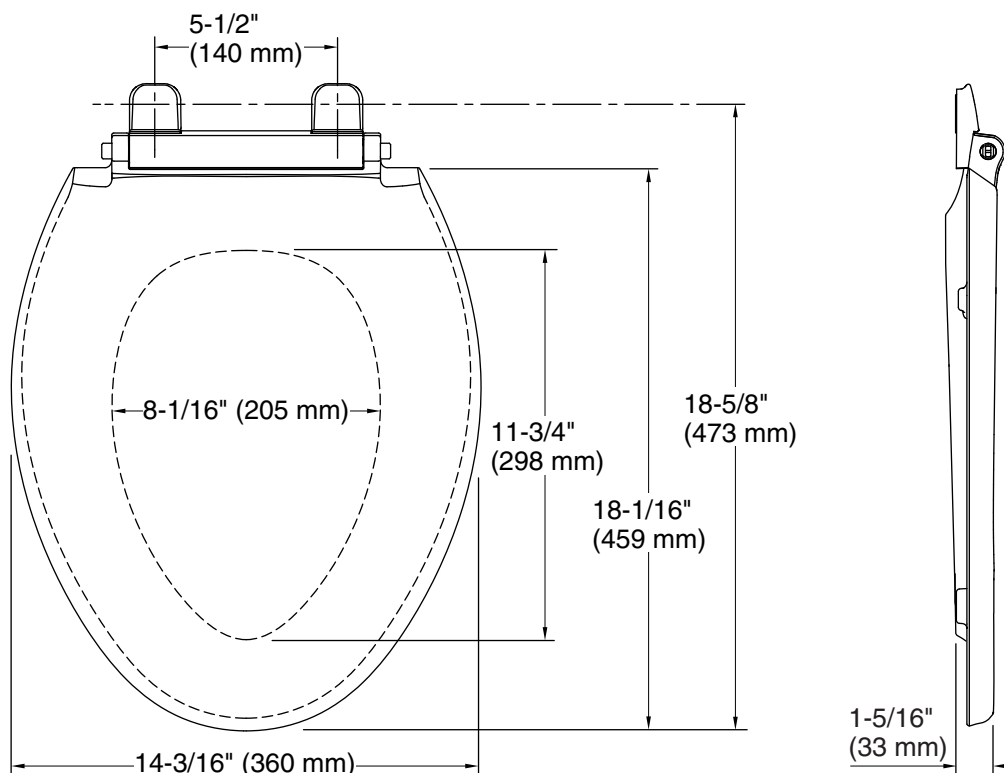

French Curve® Quiet-Close™

Elongated Toilet Seat

K-4713

Features

- Quiet-Close™ lid closes slowly and quietly without slamming.
- Grip-Tight bumpers hold seat firmly in place.
- Quick-Release™ hinges allow seat to be unlatched from toilet for easy removal and convenient cleaning; no tools required.
- Quick-Attach® hardware for fast and secure installation.
- Color-matched plastic hinges.

French Curve® Quiet-Close™

Elongated Toilet Seat

K-4713

Technical Information

All product dimensions are nominal.

Seat shape type: Elongated

Seat front type: Closed-front

Seat-mounting holes: 5-1/2" (140 mm)