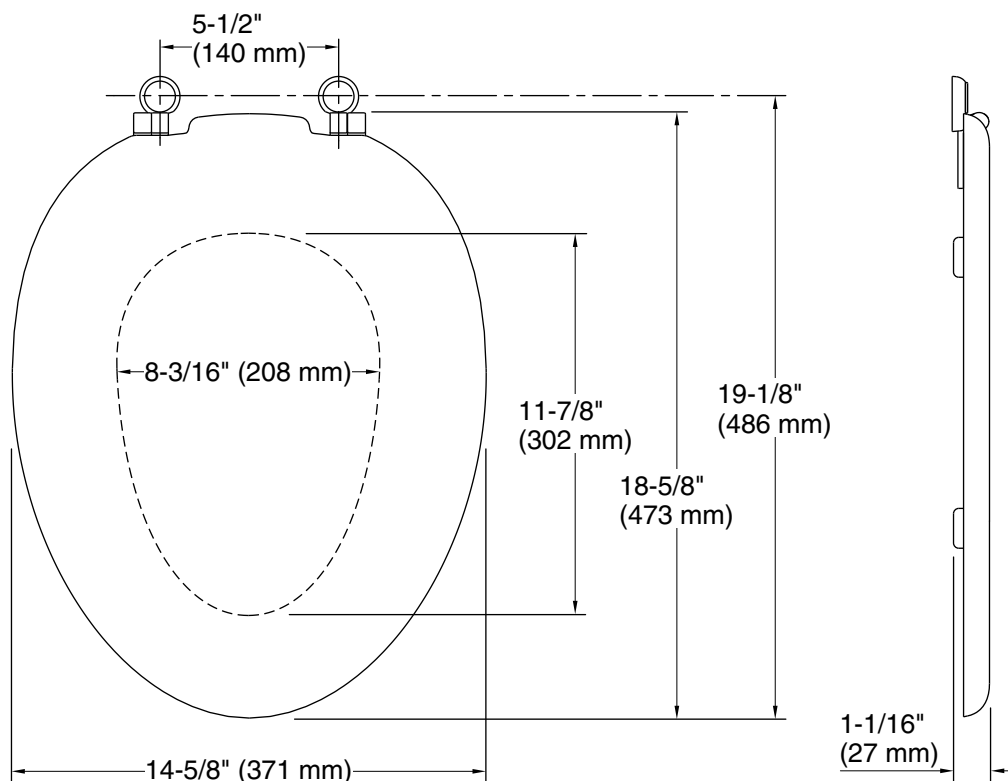

Color	Code	Description
	0	White
	96	Biscuit
	7	Black Black™

### Technical Information

All product dimensions are nominal.

Seat shape type: Elongated

Seat front type: Closed-front

Seat-mounting holes: 5-1/2" (140 mm)