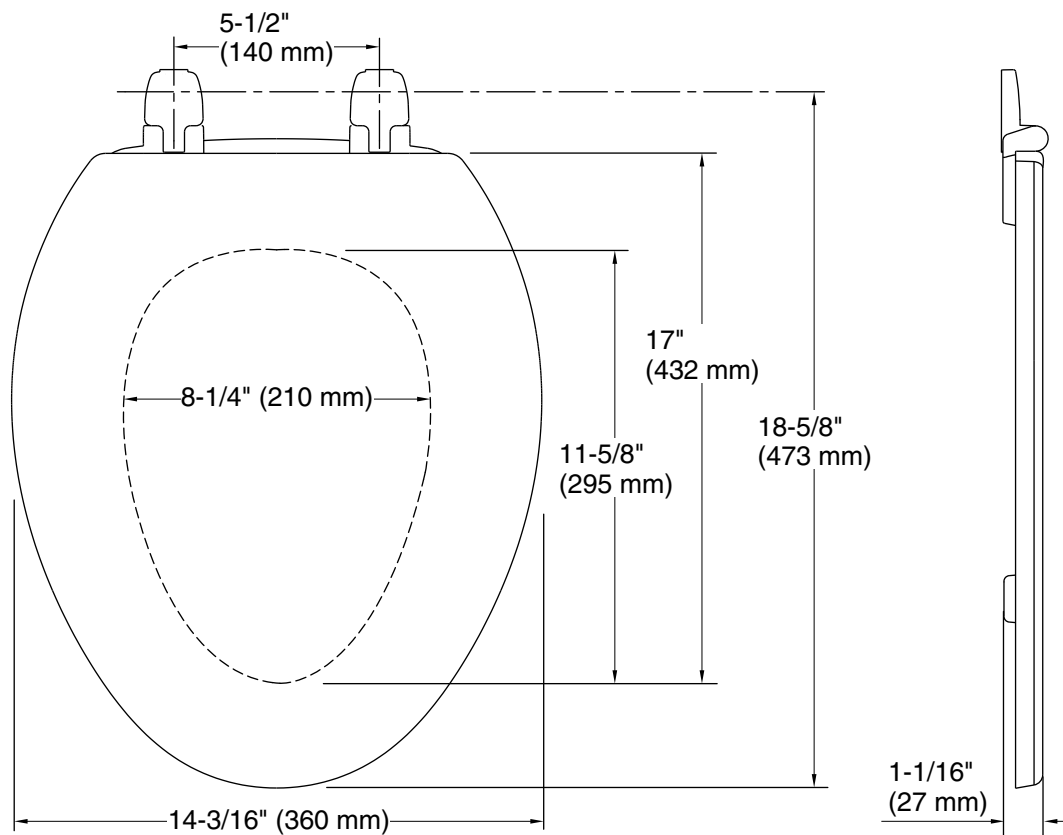

Technical Information

All product dimensions are nominal.

Seat shape type: Elongated

Seat front type: Closed-front

Seat-mounting holes: 5-1/2" (140 mm)

Notes

Install this product according to the installation guide.