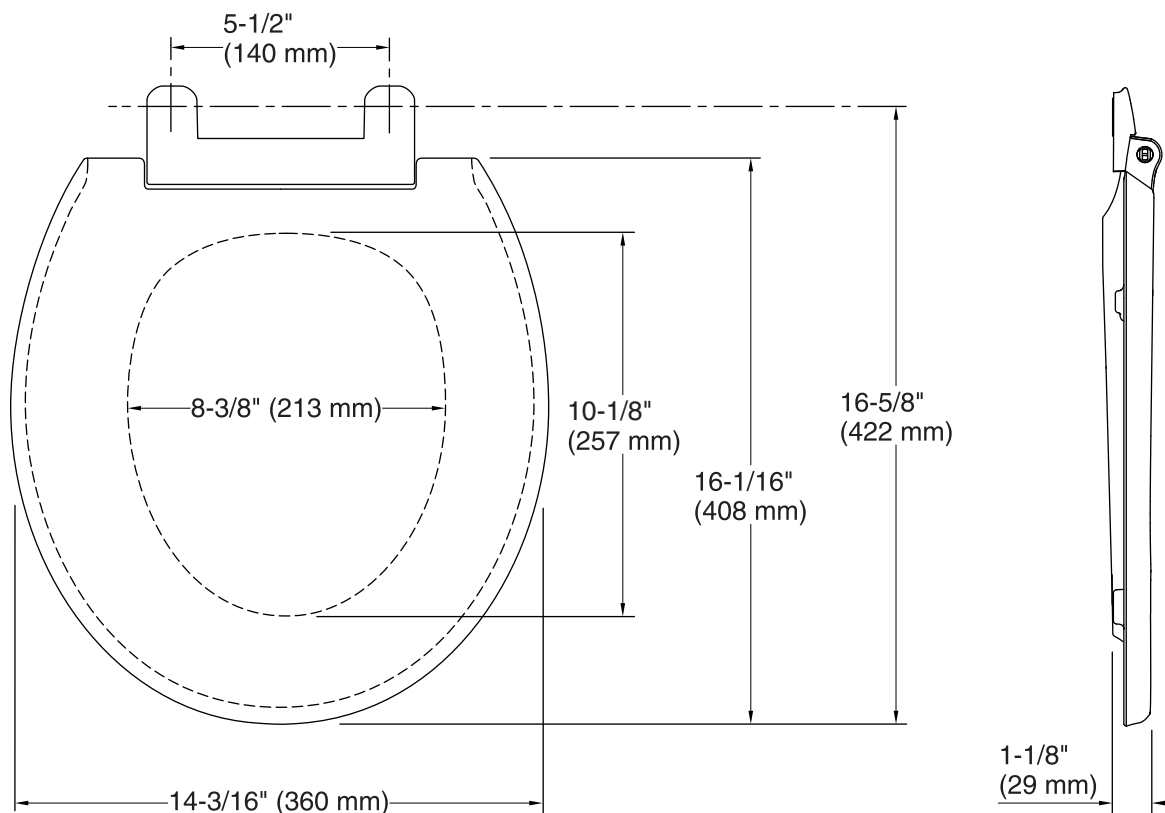

Cachet® Quiet-Close™

Round-Front Toilet Seat

K-4639

Features

- Solid polypropylene plastic.
- Round closed-front.
- Contoured seat for user comfort.
- Quiet-Close™ lid and ring prevents slamming.
- Quick-Release™ hinge caps snap open and seat pulls forward for removal.
- Quick-Attach™ stainless steel fastener allows for top-mount screwdriver only install.
- Grip-tight bumpers hold seat firmly in place.

Technical Information

All product dimensions are nominal.

Seat shape type: Round

Seat front type: Closed front

Seat hinge type: Quick-Attach®, Quick-Release™, Quiet-Close™

Seat-mounting holes: 5-1/2" (140 mm)