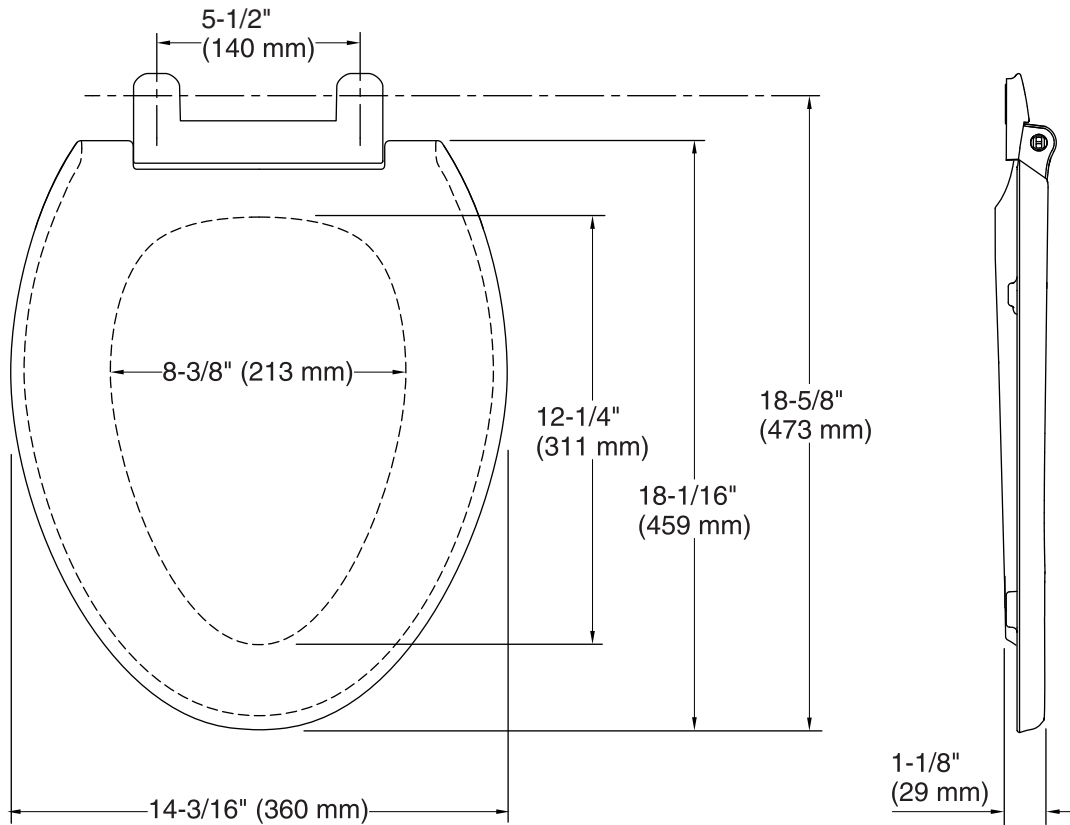

Cachet® Quiet-Close™

Elongated Toilet Seat

K-4636

Features

- Solid polypropylene plastic.
- Elongated closed-front.
- Contoured seat for user comfort.
- Quiet-Close™ lid and ring prevents slamming.
- Quick-Release™ hinge caps snap open and seat pulls forward for removal.
- Quick-Attach™ stainless steel fastener allows for top-mount screwdriver only install.
- Grip-tight bumpers hold seat firmly in place.

Technical Information

All product dimensions are nominal.

- Seat shape type: Elongated
Seat front type: Closed front
Seat hinge type: Quick-Attach®, Quiet-Close™, Quick-Release™
Seat-mounting holes: 5-1/2" (140 mm)