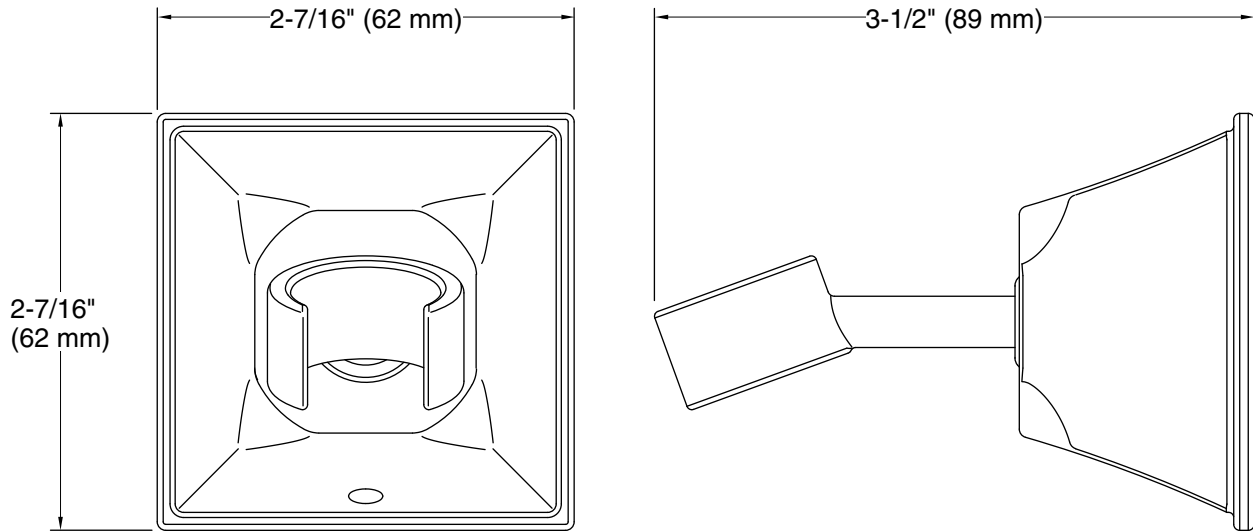

Technical Information

All product dimensions are nominal.

Material: Brass

Notes

Install this product according to the installation guide.