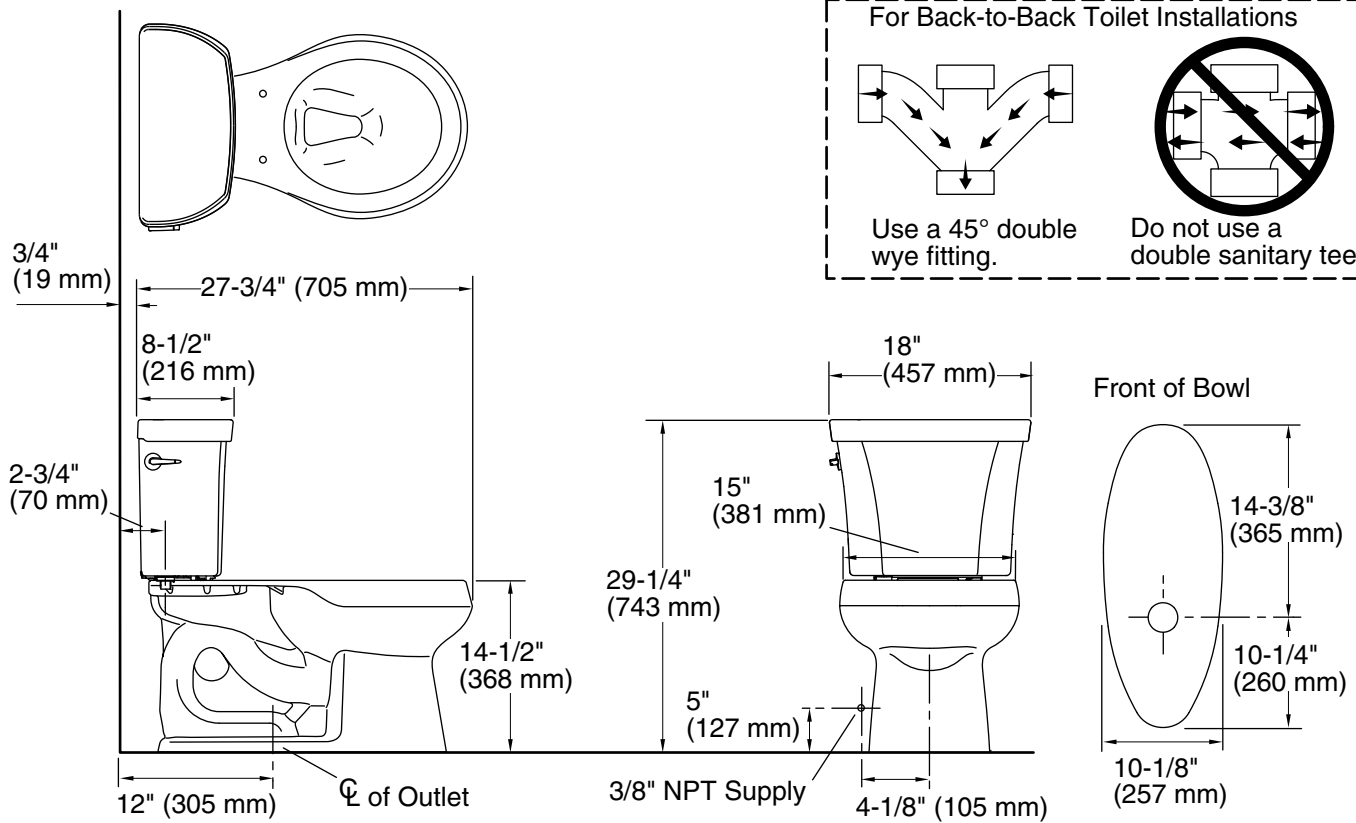

Features

- Two-piece toilet.
- Round-front bowl offers an ideal solution for smaller baths and powder rooms.
- Left-hand nested trip lever offers a choice of 1.1 or 1.6 gallons per flush (gpf).
- 2-1/8-inch glazed trapway.
- Coordinates with other products in the Wellworth collection.
- Combination consists of the the K-4197 bowl and the K-4458 tank.
- Seat not included.

Technology

- Dual-flush technology allows you to choose between a full- or partial-flush.

Installation

- Standard 12-inch rough-in.
- Three-bolt installation.

Water Conservation & Rebates

- WaterSense® toilets meet strict EPA flushing guidelines, including using at least 20 percent less water than 1.6-gallon toilets.
- Eligible for consumer rebates in some municipalities.

Included Components

Product consists of:

K-4197 Round-Front Bowl
K-4458 Toilet tank, dual-flush

Additional Components:

Bolt cap accessory pack
Bowl
Tank
Tank cover
Trip lever

Codes/Standards

ASME A112.19.2/CSA B45.1
EPA WaterSense®

Technical Information

All product dimensions are nominal.

Toilet type:	Two-piece, Floor-mount
Waste Outlet:	Floor
Bowl shape:	Round-front
Flush type:	Class Five®
Trap passageway:	2-1/8" (54 mm)
Water surface size:	10-1/2" x 7-3/4" (267 mm x 197 mm)
Rim to water surface:	5-1/4" (133 mm)
Rough-in:	12" (305 mm)
Seat-mounting holes:	5-1/2" (140 mm)