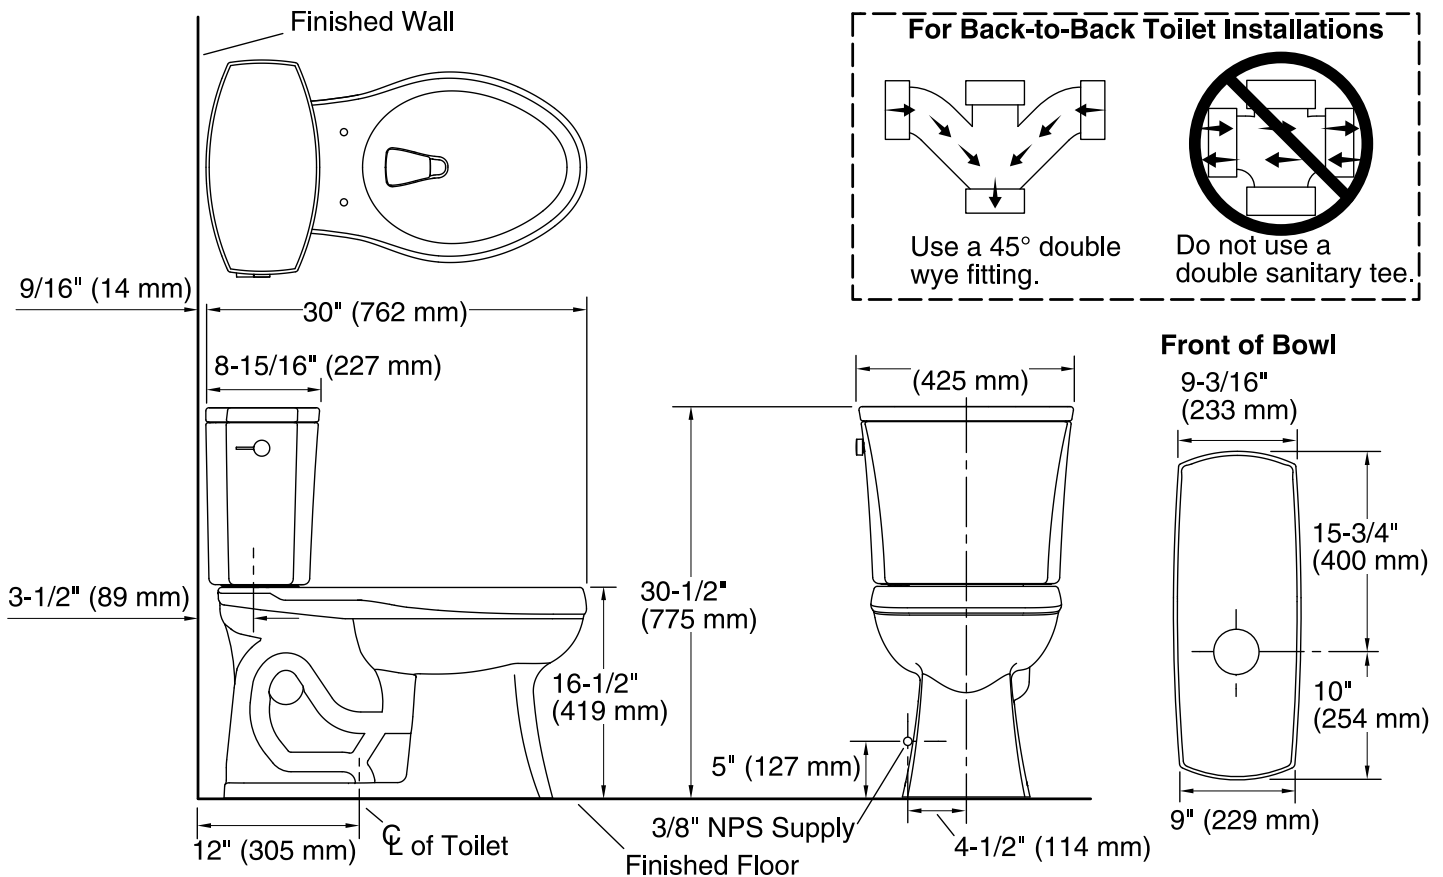

## Features

- Two-piece toilet.
- Elongated bowl offers added room and comfort.
- Comfort Height® feature offers chair-height seating that makes sitting down and standing up easier for most adults.
- 1.28 gpf (4.8 lpf).
- Standard left-hand trip lever included.
- Combination consists of the K-4306 bowl and the K-4469 tank.
- Coordinates with other products in the Kelston collection.

## Installation

- Standard 12" (305 mm) rough-in.
- DryLock® System saves installation time and helps prevent water leakage.
- Seat and supply line sold separately.

### Technical Information

All product dimensions are nominal.

Toilet type:	Two-piece, Floor-mount
Waste Outlet:	Floor
Bowl shape:	Elongated
Flush type:	AquaPiston®
Trap passageway:	2-1/8" (54 mm)
Water Consumption	
Full:	1.28 gpf (4.8 lpf)
Water surface size:	11" x 8-3/4" (279 mm x 222 mm)
Rim to water surface:	6" (152 mm)
Rough-in:	12" (305 mm)
Seat-mounting holes:	5-1/2" (140 mm)