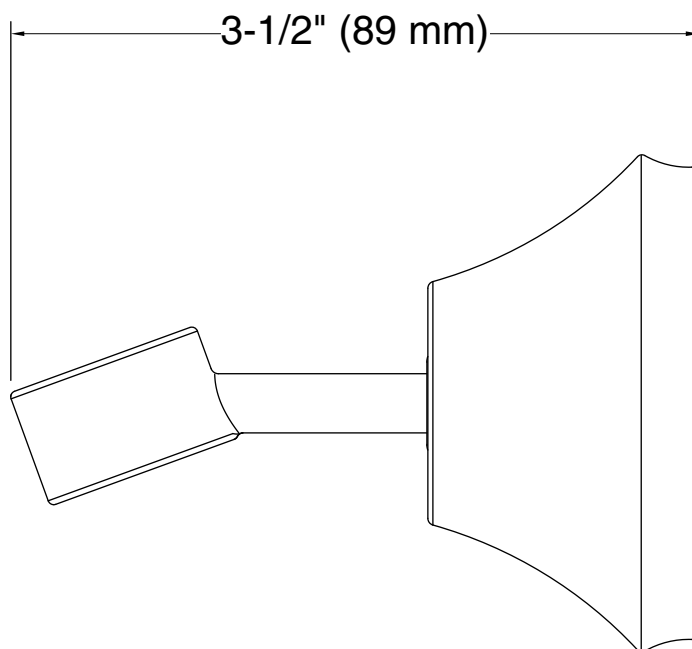

Features

- Bracket pivots and rotates to position handshower at desired angle.
- Coordinates with Forté faucets and accessories.

Material

- Brass construction.
- KOHLER finishes resist corrosion and tarnishing.

Technical Information

All product dimensions are nominal.

Material: Brass

Notes

Install this product according to the installation guide.