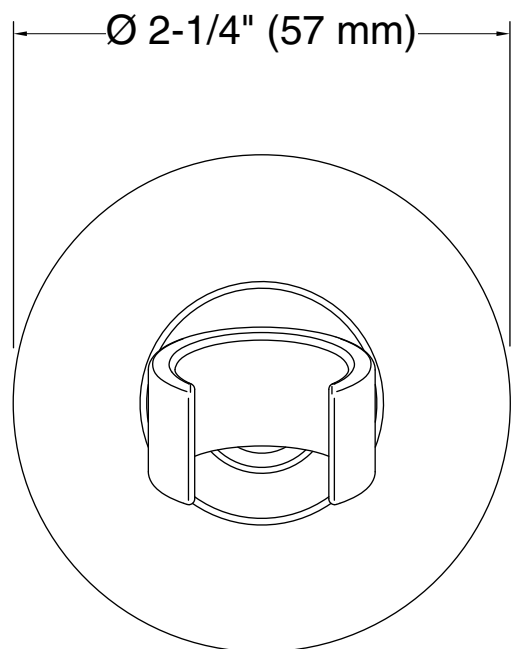

Features

- Bracket pivots and rotates to position handshower at desired angle.
- Coordinates with Forté faucets and accessories.

Material

- Brass construction.
- KOHLER finishes resist corrosion and tarnishing.

Technical Information

All product dimensions are nominal.

Material: Brass

Notes

Install this product according to the installation guide.