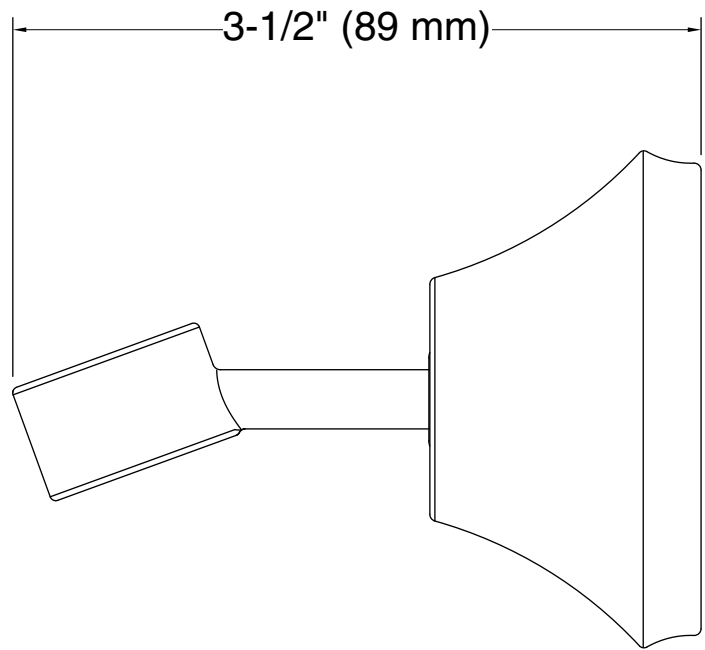

Technical Information

All product dimensions are nominal.

Material: Brass

Notes

Install this product according to the installation guide.