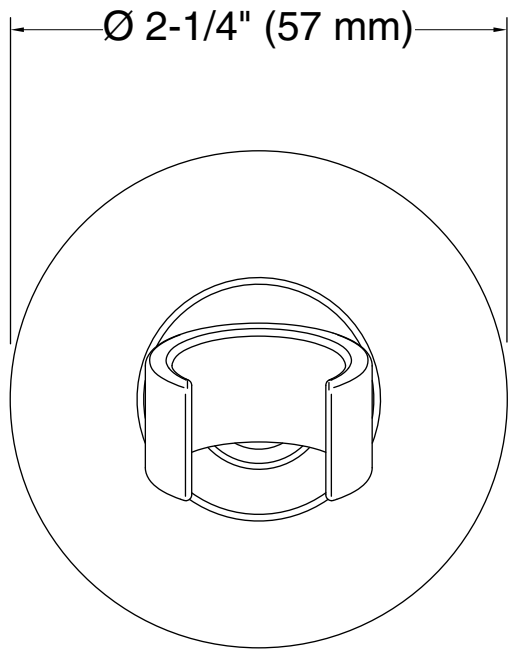

Technical Information

All product dimensions are nominal.

Material: Brass

Notes

Install this product according to the installation guide.