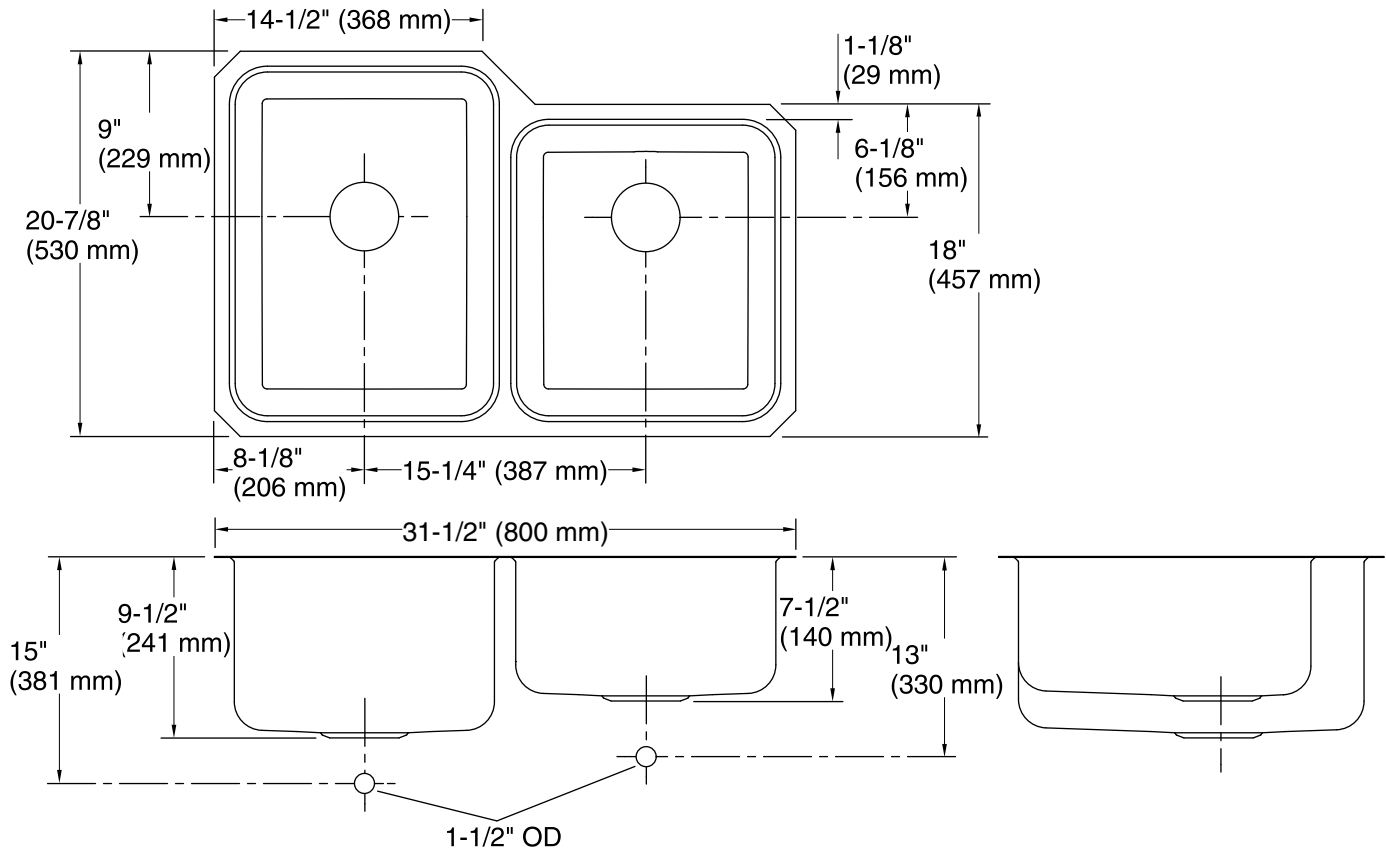

Undertone®

Under-mount Kitchen Sink
K-3177

Features

- 36-inch minimum base cabinet width.
- 18-gauge stainless steel.
- Under-mount.
- Double (large/medium) compartment.
- Squared bowl(s).
- 9-1/2" (241 mm) deep left bowl and 7-1/2" (191 mm) deep right bowl.
- SilentShield® sound-absorption technology offers quieter performance.
- 31-1/2" (800 mm) x 20-7/8" (530 mm)

Optional Accessories

- K-3190 Sink Rack
- K-3277 Sink Basket
- K-3294 Cutting Board
- K-6139 Sponge Caddy
- K-8801 Sink Strainer

Components

- Product includes:
91915 Hardware Kit

Codes/Standards

ASME A112.19.3/CSA B45.4

Lifetime Limited Warranty for KOHLER® Stainless Steel Sinks

See website for detailed warranty information.

Technical Information

All product dimensions are nominal.

Bowl configuration:	Offset Large/small
Installation:	Under-mount
Bowl area (Left):	Length: 14" (356 mm) Width: 19" (483 mm) Bowl depth: 9-1/2" (241 mm)
Bowl area (Right):	Length: 14" (356 mm) Width: 16" (406 mm) Bowl depth: 7-1/2" (191 mm)
Drain hole:	3-5/8" (92 mm)
Template:	1040557-7, required, included