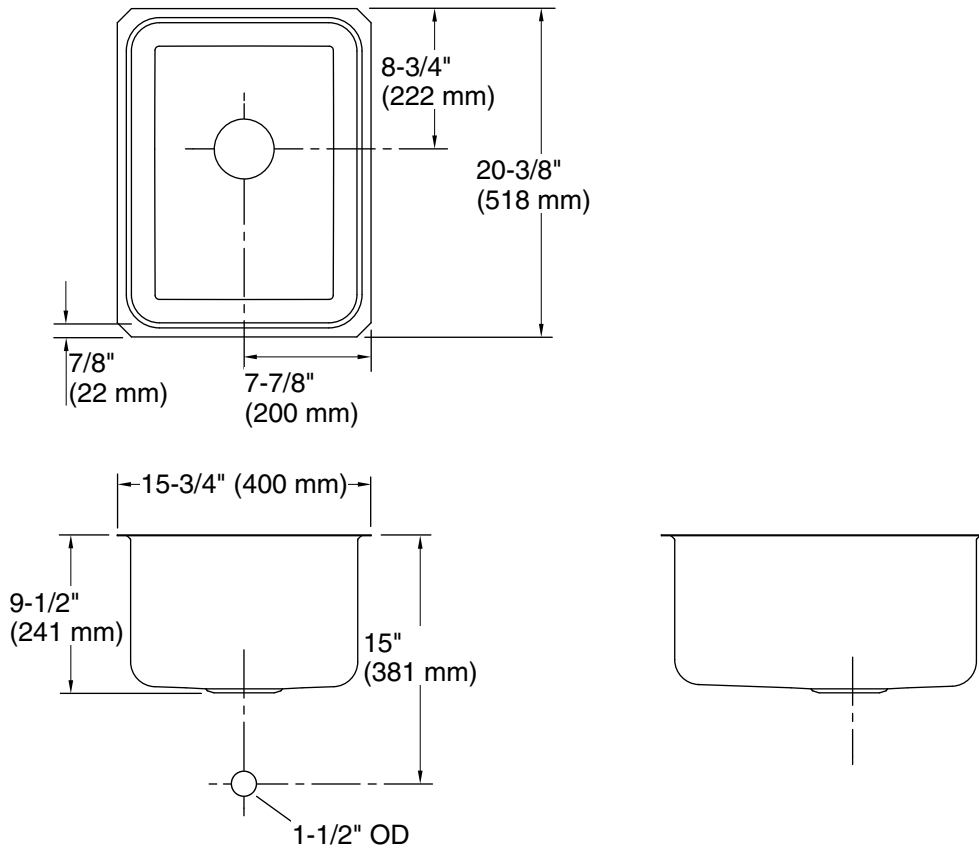

Undertone®
under-mount bar sink
K-3163

Features

- 21-inch minimum base cabinet width.
- Single bowl.
- 9-1/2-inch depth provides generous workspace.
- No faucet holes.
- SilentShield® sound-absorption technology offers quieter performance.
- Includes installation hardware.

Technical Information

All product dimensions are nominal.

Bowl configuration:	Single
Installation:	Under-mount
Min. base cabinet width:	21" (533 mm)
Bowl area:	Length: 14" (356 mm) Width: 18-5/8" (473 mm) Bowl depth: 9-1/2" (241 mm)
Drain hole:	3-5/8" (92 mm)
Template:	113195-7, required, included