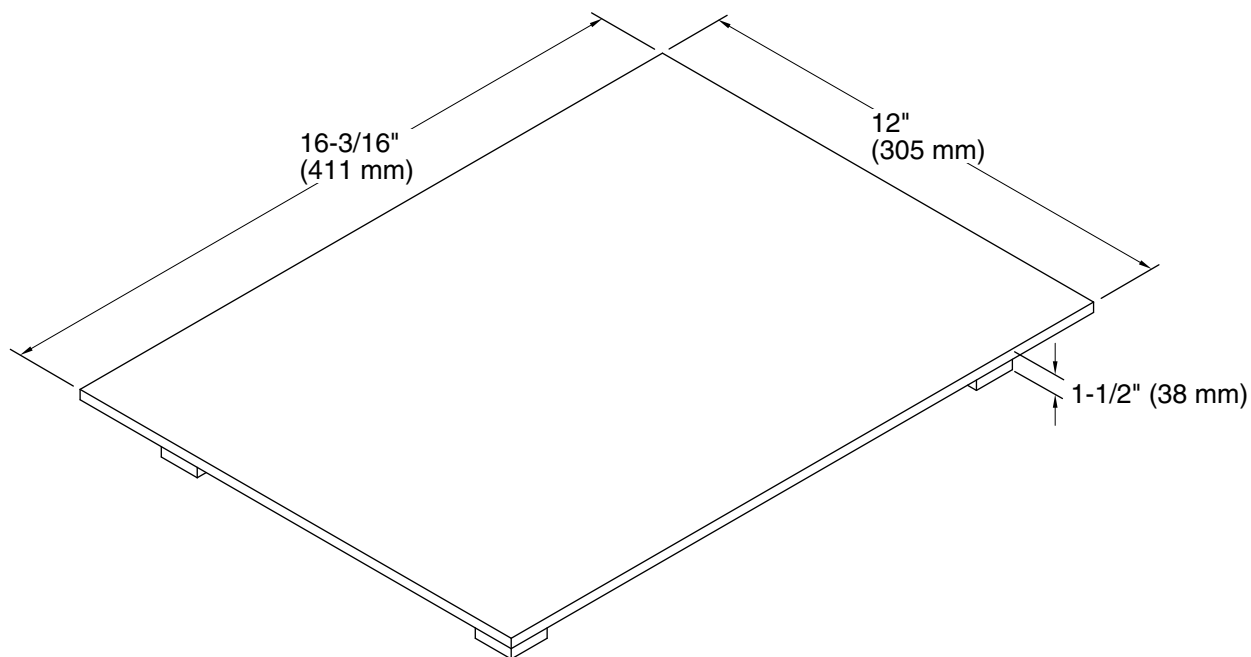

Technical Information

All product dimensions are nominal.

Material: Wood