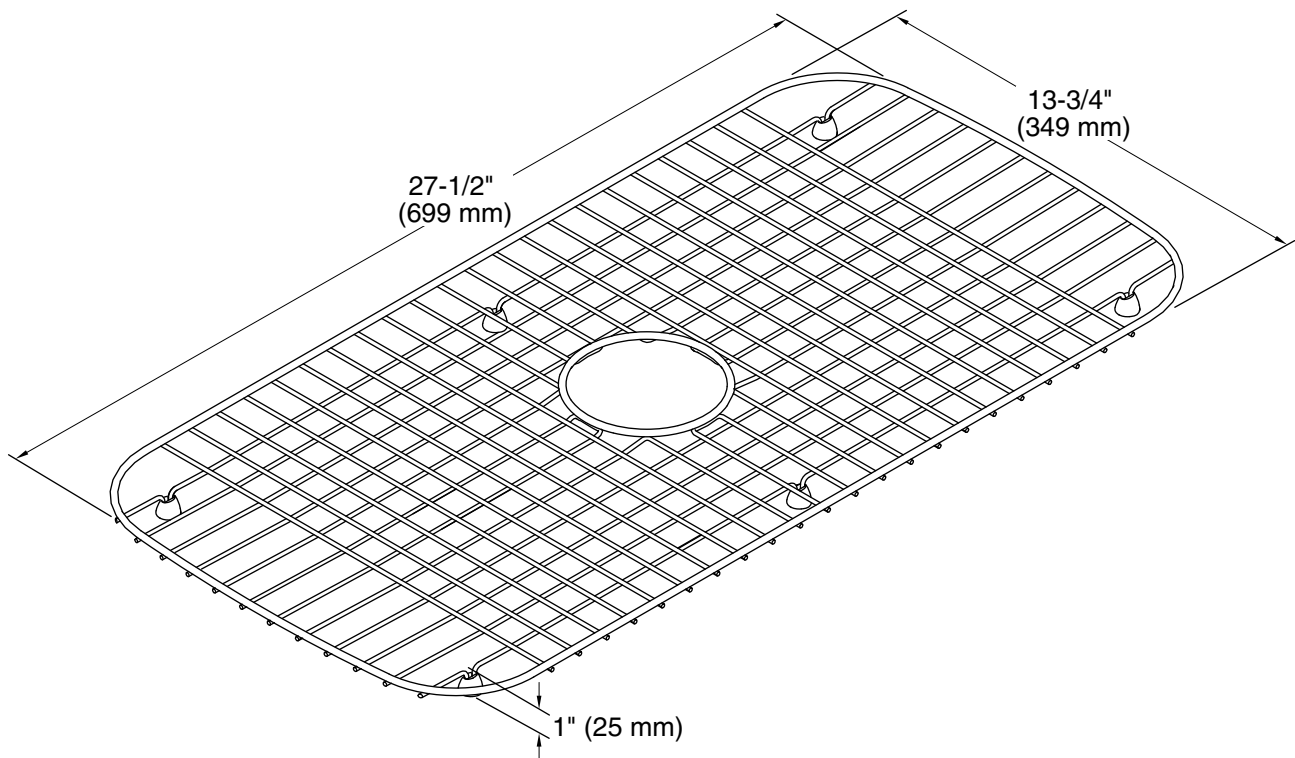

Features

- Fits in the bowl of the K-3373 Verse kitchen sink, K-3183 Undertone kitchen sink, and K-3084 and K-3086 Verity kitchen sinks.
- Durable stainless-steel construction.
- Helps protect sink surface from daily wear.
- Dishwasher safe.
- Rubber feet provide added protection.

Technical Information

All product dimensions are nominal.

Material: Stainless Steel