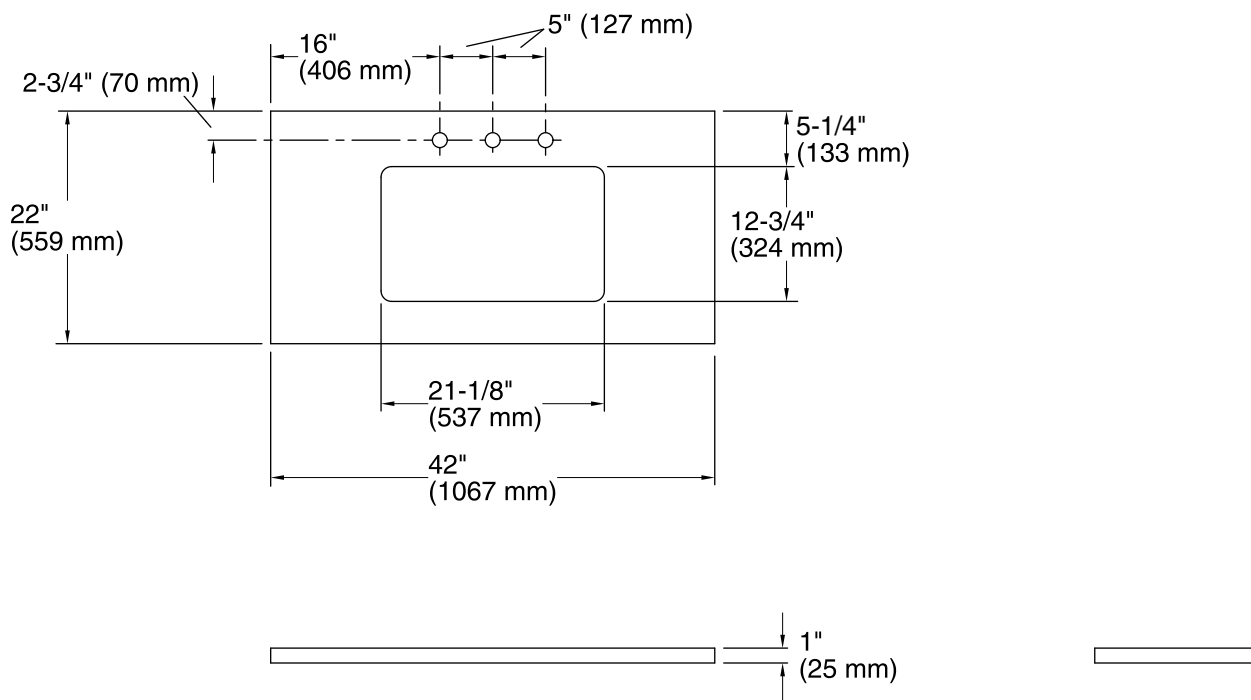

## Features

- 10-inch center faucet holes.
- Precut for the K-2297-G Kathryn under-mount sink.
- Coordinates with Kathryn console legs and other products in the Kathryn collection.

### Technical Information

All product dimensions are nominal.