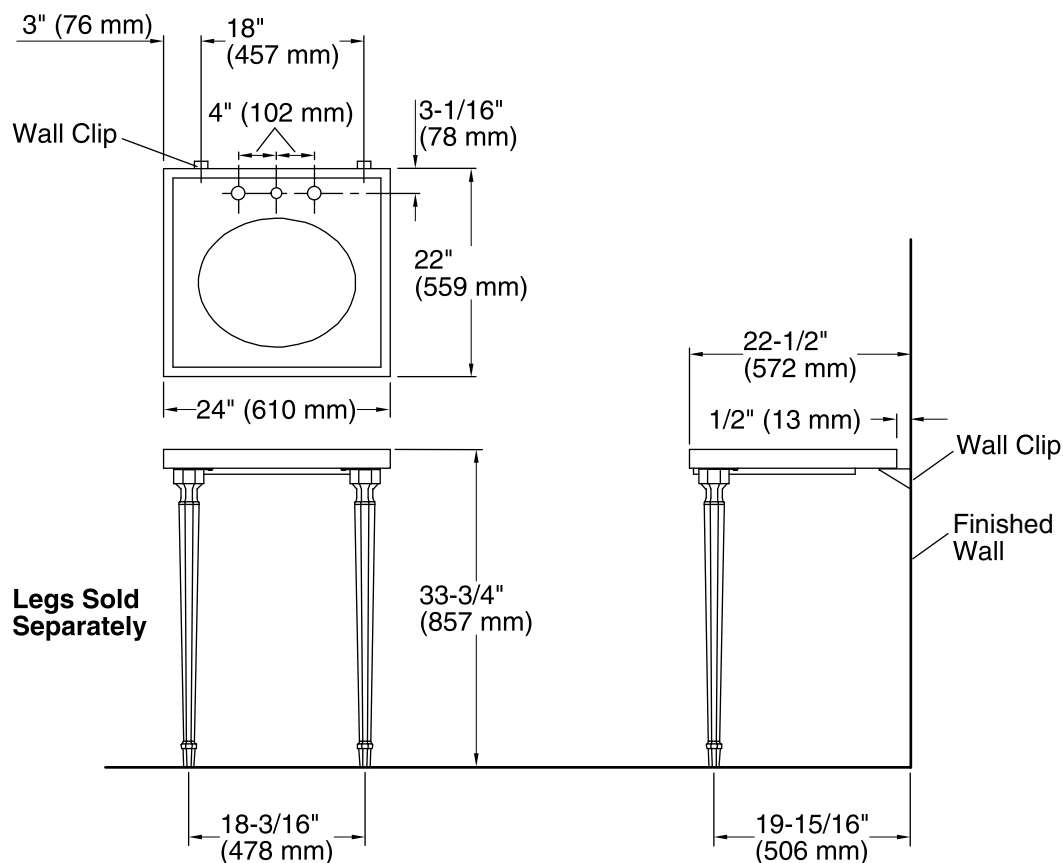

Features

- 8-inch center faucet holes.
- Precut for a KOHLER 17- by 14-inch under-mount sink.
- Requires the K-9699 frame kit with hardware (sold separately).
- Coordinates with Kathryn console legs and other products in the Kathryn collection.

Color	Code	Description
	WH	White Carrara Marble
	NM	Nero Marquina Marble

Technical Information

All product dimensions are nominal.

Notes

Install this product according to the installation guide.

Product is installed with 1/2" (13 mm) gap between wall and console table.