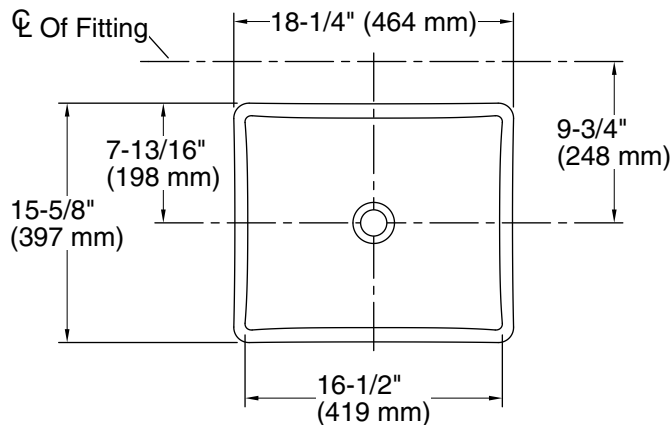

### Technical Information

All product dimensions are nominal.

Bowl configuration:	Single
Installation:	Vessel
Bowl area (Only):	Length: 16-1/2" (419 mm) Width: 13-3/4" (349 mm) Water depth: 5" (127 mm)
Drain hole:	1-3/4" (44 mm)
Template:	1046630-7, required, included