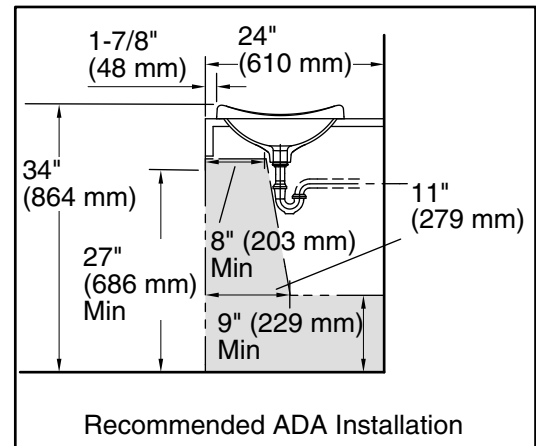

### Technical Information

All product dimensions are nominal.

Bowl configuration:	Single
Installation:	Vessel
Bowl area (Only):	Length: 16-1/2" (419 mm) Width: 13-3/4" (349 mm) Water depth: 5" (127 mm)
Drain hole:	1-3/4" (44 mm)
Template:	1046630-7, required, included