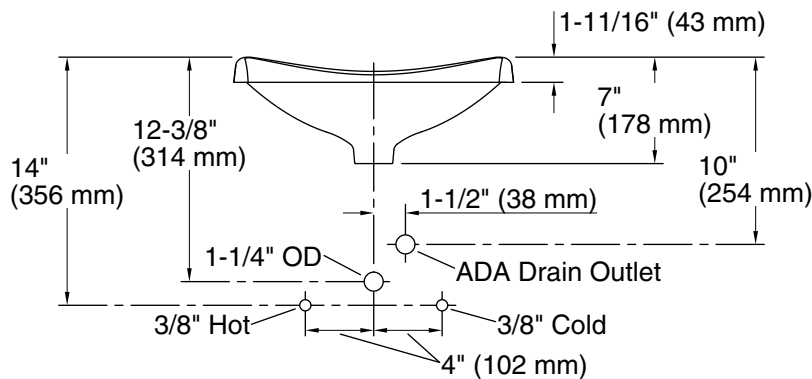

### Technical Information

All product dimensions are nominal.

Bowl configuration:	Single
Installation:	Vessel
Bowl area (Only):	Length: 16-1/2" (419 mm) Width: 13-3/4" (349 mm) Water depth: 5" (127 mm)
Drain hole:	1-3/4" (44 mm)
Template:	1046630-7, required, included