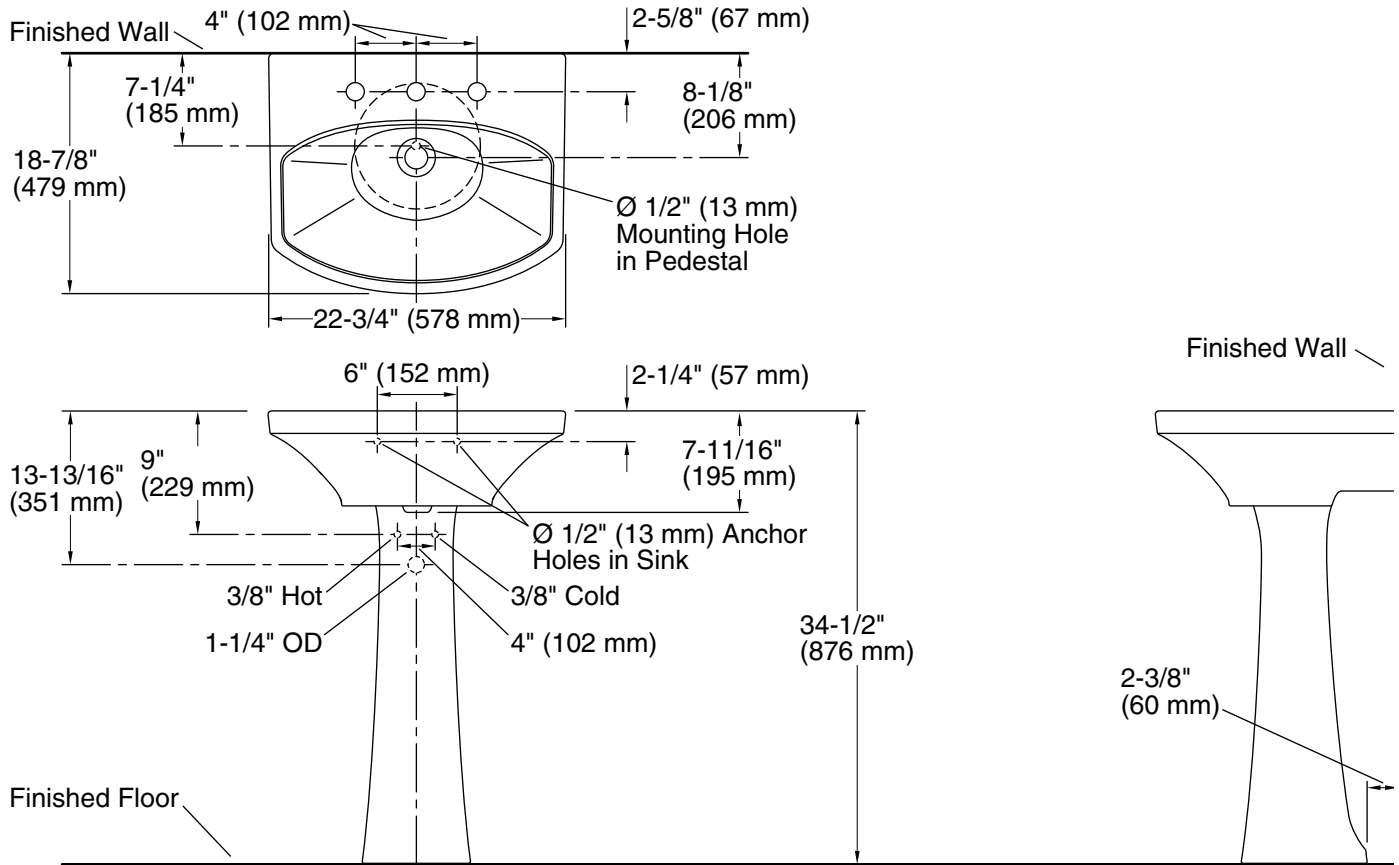

Features

- 8" (203 mm) widespread faucet holes.
- Overflow drain.
- Combination consists of the K-2363-8 basin and the K-2364 pedestal.
- Coordinates with other products in the Cimarron collection.

Material

Color tiles intended for reference only.

Color	Code	Description
	0	White
	96	Biscuit
	NY	Dune
	95	Ice™ Grey
	G9	Sandbar
	7	Black Black™

Technical Information

All product dimensions are nominal.

- Bowl configuration: Single
- Installation: Pedestal
- Bowl area (Only): Length: 21" (533 mm)
Width: 12-3/4" (324 mm)
Water depth: 3-5/8" (92 mm)
- Number of deck holes: 3
- Faucet hole spacing: 8" (203 mm)
- Faucet hole(s): 1-3/8" (35 mm)
- Drain hole: 1-3/4" (44 mm)