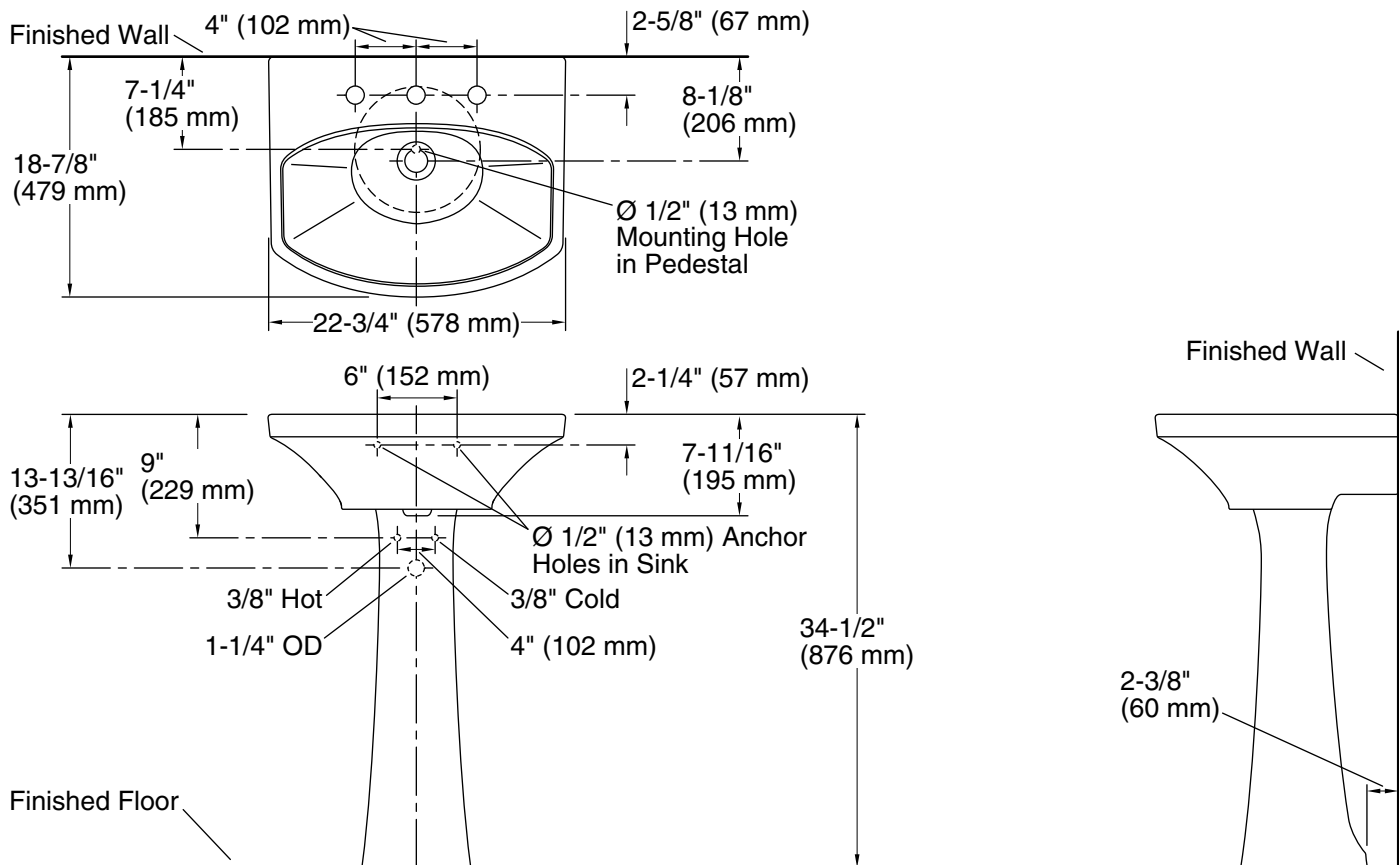

Features

- 8-inch center faucet holes.
- Overflow drain.
- Combination consists of the K-2363-8 basin and the K-2364 pedestal.
- Coordinates with other products in the Cimarron collection.

Material

- Vitreous china.

Installation

- Pedestal

Included Components

Product consists of:

K-2364 Bathroom Sink Pedestal

K-2363-8 Pedestal Bathroom Sink Basin

Additional Components:

Pedestal accessory pack

Technical Information

All product dimensions are nominal.

Bowl configuration:	Single
Installation:	Pedestal
Bowl area (Only):	Length: 21" (533 mm) Width: 12-3/4" (324 mm) Water depth: 3-5/8" (92 mm)
Number of deck holes:	3
Faucet hole spacing:	8" (203 mm)
Faucet hole(s):	1-3/8" (35 mm)
Drain hole:	1-3/4" (44 mm)