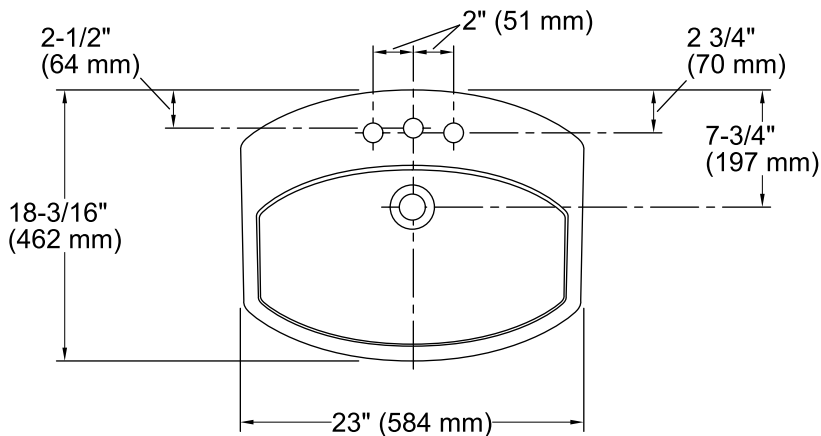

### Features

- Vitreous china.
- Drop-in.
- Uniquely-shaped basin.
- With overflow.
- 4-inch centers.
- Coordinates with other products in the Cimarron collection.
- 23" (584 mm) x 18-3/16" (462 mm) x 7-7/8" (200 mm)

### Technical Information

All product dimensions are nominal.

Bowl configuration:	Single
Installation:	Drop-In
Bowl area (Only)	Length: 20-3/8" (518 mm) Width: 11-1/2" (292 mm) Water depth: 3-5/8" (92 mm)
Number of deck holes:	3
Faucet hole(s):	1-1/4" (32 mm)
Drain hole:	1-3/4" (44 mm)
Template:	1017302-7, required, included