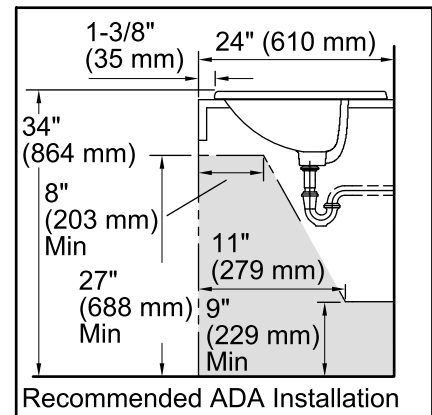

### Features

- Vitreous china.
- Drop-in.
- Uniquely-shaped basin.
- With overflow.
- 4-inch centers.
- Coordinates with other products in the Cimarron collection.
- 23" (584 mm) x 18-3/16" (462 mm) x 7-7/8" (200 mm)

### Technical Information

All product dimensions are nominal.

Bowl configuration:	Single
Installation:	Drop-In
Bowl area (Only)	Length: 20-3/8" (518 mm) Width: 11-1/2" (292 mm) Water depth: 3-5/8" (92 mm)
Number of deck holes:	3
Faucet hole(s):	1-1/4" (32 mm)
Drain hole:	1-3/4" (44 mm)
Template:	1017302-7, required, included