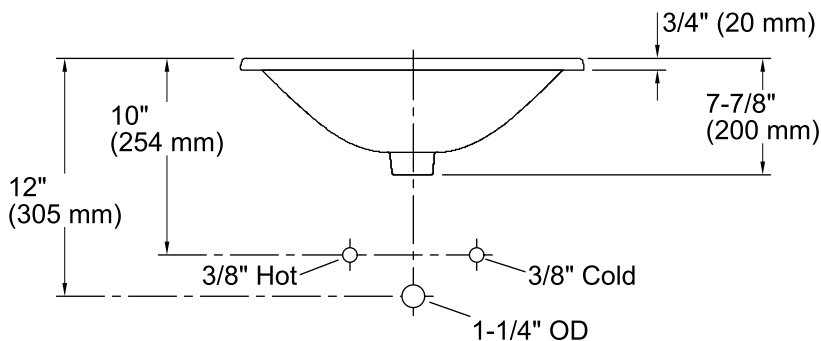

### Features

- Vitreous china.
- Drop-in.
- Uniquely-shaped basin.
- With overflow.
- 4-inch centers.
- Coordinates with other products in the Cimarron collection.
- 23" (584 mm) x 18-3/16" (462 mm) x 7-7/8" (200 mm)

### Technical Information

All product dimensions are nominal.

Bowl configuration:	Single
Installation:	Drop-In
Bowl area (Only)	Length: 20-3/8" (518 mm) Width: 11-1/2" (292 mm) Water depth: 3-5/8" (92 mm)
Number of deck holes:	3
Faucet hole(s):	1-1/4" (32 mm)
Drain hole:	1-3/4" (44 mm)
Template:	1017302-7, required, included