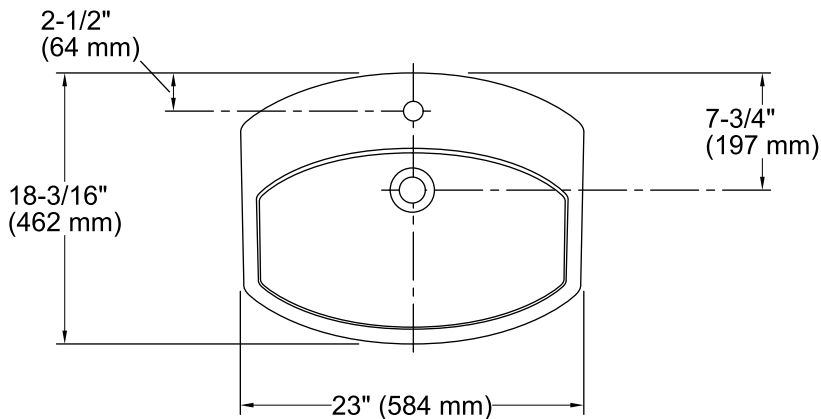

## Features

- Vitreous china.
- Drop-in.
- Uniquely-shaped basin.
- With overflow.
- Single faucet hole.
- Coordinates with other products in the Cimarron collection.
- 23" (584 mm) x 18-3/16" (462 mm) x 7-7/8" (200 mm)

### Technical Information

All product dimensions are nominal.

Bowl configuration:	Single
Installation:	Drop-In
Bowl area (Only)	Length: 20-3/8" (518 mm) Width: 11-1/2" (292 mm) Water depth: 3-5/8" (92 mm)
Number of deck holes:	1
Faucet hole(s):	1-3/8" (35 mm)
Drain hole:	1-3/4" (44 mm)
Template:	1017302-7, required, included