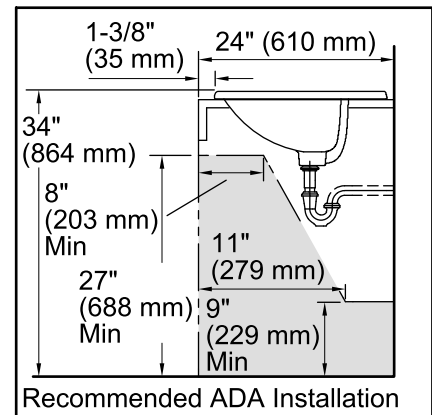

## Features

- Vitreous china.
- Drop-in.
- Uniquely-shaped basin.
- With overflow.
- Single faucet hole.
- Coordinates with other products in the Cimarron collection.
- 23" (584 mm) x 18-3/16" (462 mm) x 7-7/8" (200 mm)

### Technical Information

All product dimensions are nominal.

Bowl configuration:	Single
Installation:	Drop-In
Bowl area (Only)	Length: 20-3/8" (518 mm) Width: 11-1/2" (292 mm) Water depth: 3-5/8" (92 mm)
Number of deck holes:	1
Faucet hole(s):	1-3/8" (35 mm)
Drain hole:	1-3/4" (44 mm)
Template:	1017302-7, required, included