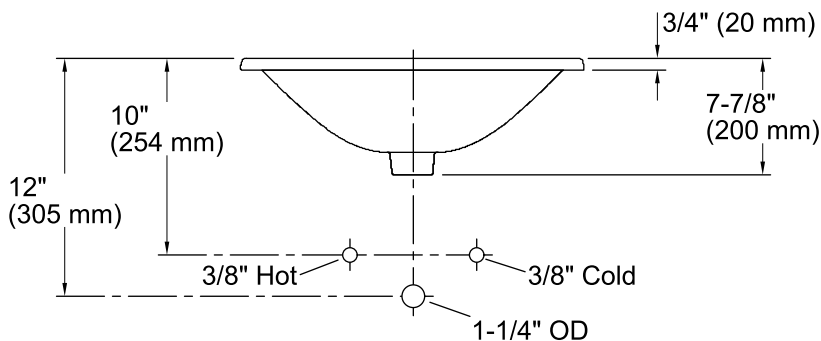

## Features

- Vitreous china.
- Drop-in.
- Uniquely-shaped basin.
- With overflow.
- Single faucet hole.
- Coordinates with other products in the Cimarron collection.
- 23" (584 mm) x 18-3/16" (462 mm) x 7-7/8" (200 mm)

### Technical Information

All product dimensions are nominal.

Bowl configuration:	Single
Installation:	Drop-In
Bowl area (Only)	Length: 20-3/8" (518 mm) Width: 11-1/2" (292 mm) Water depth: 3-5/8" (92 mm)
Number of deck holes:	1
Faucet hole(s):	1-3/8" (35 mm)
Drain hole:	1-3/4" (44 mm)
Template:	1017302-7, required, included