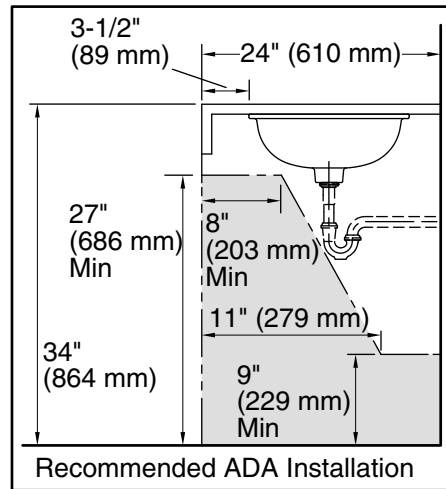

Marble Installation

Technical Information

1. All product dimensions are nominal.
2. Bowl configuration: Single
   - Installation: Under-mount
   - Bowl area (Only): Diameter: 13-3/4" (349 mm)
     Water depth: 5" (127 mm)
   - Drain hole: 1-3/4" (44 mm)
   - Template: 1035896-7, required, not included

Notes

Install this product according to the installation instructions.

NOTICE: Countertop manufacturer or cutter must use the current product template available at www.kohler.com, or by calling 1-800-4KOHLER. Kohler Co. is not responsible for cutout errors when the incorrect cutout template is used.

ADA, CSA B651 compliant when installed to the specific requirements of these regulations.