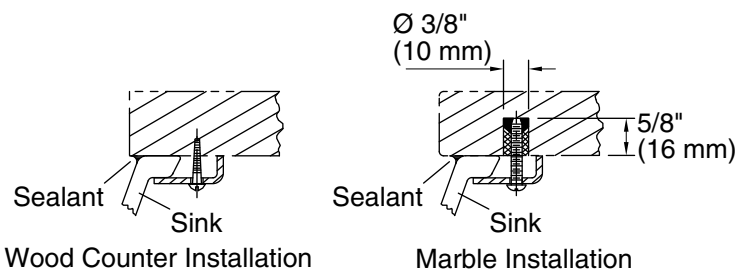

Marble Installation

Technical Information

1. All product dimensions are nominal.
2. Bowl configuration: Single
   - Installation: Under-mount
   - Bowl area (Only): Diameter: 13-3/4" (349 mm)
     Water depth: 5" (127 mm)
   - Drain hole: 1-3/4" (44 mm)
   - Template: 1035896-7, required, not included

Notes

Install this product according to the installation instructions.

NOTICE: Countertop manufacturer or cutter must use the current product template available at www.kohler.com, or by calling 1-800-4KOHLER. Kohler Co. is not responsible for cutout errors when the incorrect cutout template is used.

ADA, CSA B651 compliant when installed to the specific requirements of these regulations.