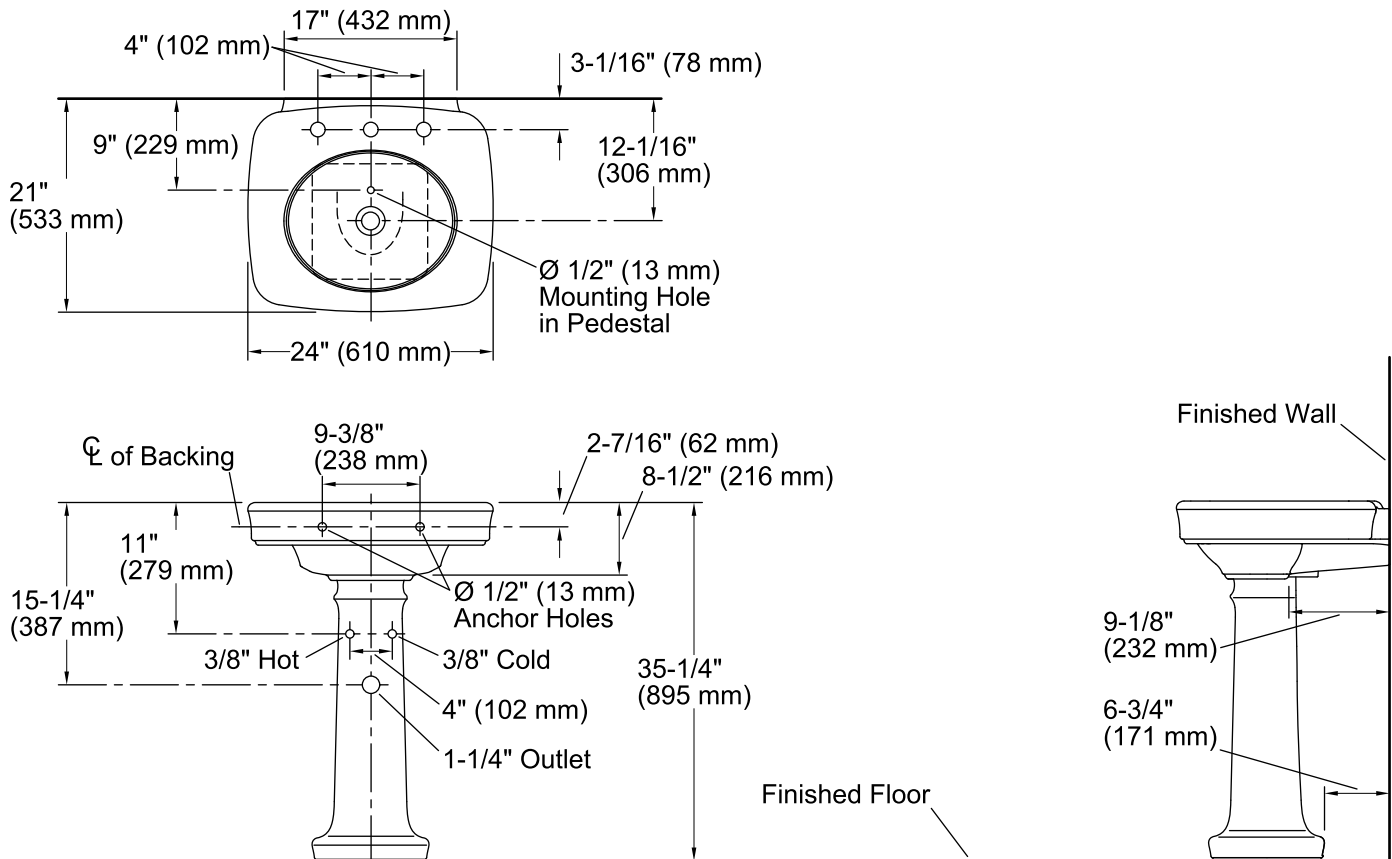

Features

- Vitreous china.
- Pedestal sink.
- Oval basin.
- With overflow.
- 8-inch centers.
- Coordinates with other products in the Bancroft collection.
- 24" (610 mm) x 21" (533 mm) x 35-1/4" (895 mm)

Technical Information

All product dimensions are nominal.

Bowl configuration:	Single
Installation:	Pedestal
Bowl area (Only)	Length: 17-1/8" (435 mm) Width: 13-15/16" (354 mm) Water depth: 5" (127 mm)
Number of deck holes:	3
Faucet hole(s):	1-3/8" (35 mm)
Drain hole:	1-3/4" (44 mm)