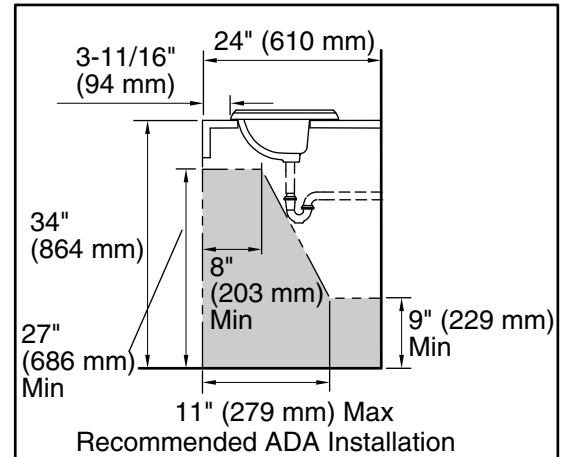

Memoirs® Stately
 Drop-in Bathroom Sink
K-2337-1

Features

- Single faucet hole.
- Elegant rectangular basin.
- Overflow drain.
- Coordinates with other products in the Memoirs collection.

Material

- Vitreous china.

Installation

- Drop-in

Recommended Products/Accessories

K-8998 P-Trap

ADA **CSA B651**

Codes/Standards

ASME A112.19.2/CSA B45.1
 ADA
 ICC/ANSI A117.1
 CSA B651

KOHLER® One-Year Limited Warranty

Technical Information

All product dimensions are nominal.

Bowl configuration:	Single
Installation:	Drop-in
Bowl area (Only):	Length: 17" (432 mm) Width: 10" (254 mm) Water depth: 5" (127 mm)
Number of deck holes:	1
Faucet hole(s):	1-3/8" (35 mm)
Drain hole:	1-3/4" (44 mm)
Template:	1003676, required, included