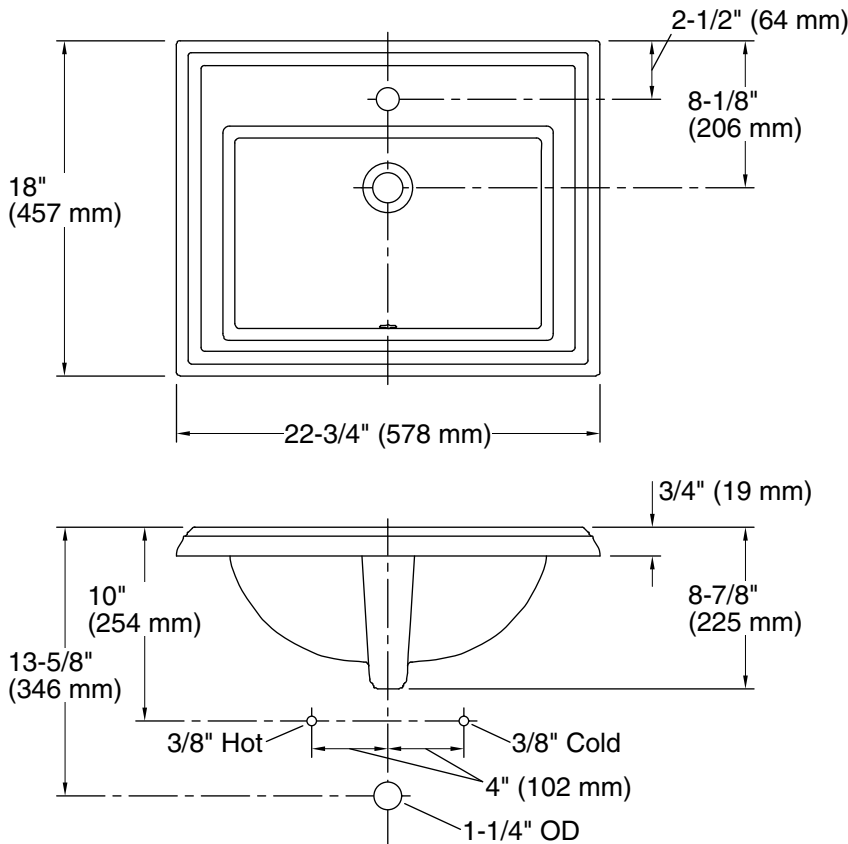

Memoirs® Stately
 Drop-in Bathroom Sink
K-2337-1

Features

- Single faucet hole.
- Elegant rectangular basin.
- Overflow drain.
- Coordinates with other products in the Memoirs collection.

Material

- Vitreous china.

Technical Information

All product dimensions are nominal.

Bowl configuration:	Single
Installation:	Drop-in
Bowl area (Only):	Length: 17" (432 mm) Width: 10" (254 mm) Water depth: 5" (127 mm)
Number of deck holes:	1
Faucet hole(s):	1-3/8" (35 mm)
Drain hole:	1-3/4" (44 mm)
Template:	1003676, required, included