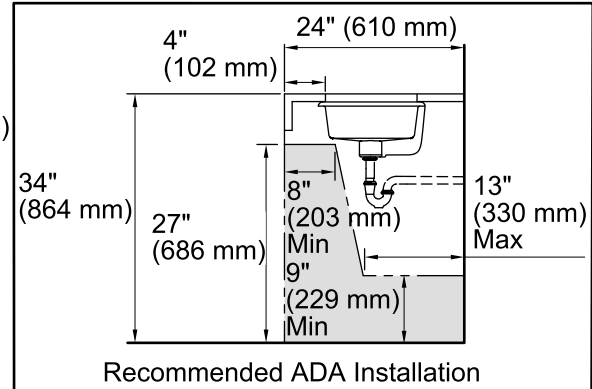

Features

- Vitreous china.
- Under-mount.
- Rectangular basin.
- With overflow.
- No faucet holes; requires wall- or counter-mount faucet.
- Glazed underside.
- Coordinates with other products in the Kathryn collection.
- 17" (432 mm) x 13" (330 mm)

Components

Additional included component/s: 1193643 Basin Clamps.

ADA CSA B651

Codes/Standards

ASME A112.19.2/CSA B45.1
ADA
ICC/ANSI A117.1
CSA B651

KOHLER® One-Year Limited Warranty

See website for detailed warranty information.

Available Color/Finishes

Color tiles intended for reference only.

Color	Code	Description
	0	White
	96	Biscuit
	NY	Dune
	7	Black Black™

Technical Information

All product dimensions are nominal.

Bowl configuration:	Single
Installation:	Under-mount
Bowl area (Only)	Length: 17" (432 mm) Width: 13" (330 mm) Water depth: 3" (76 mm)
Drain hole:	1-3/4" (44 mm)
Template:	1006809-7, required, not included