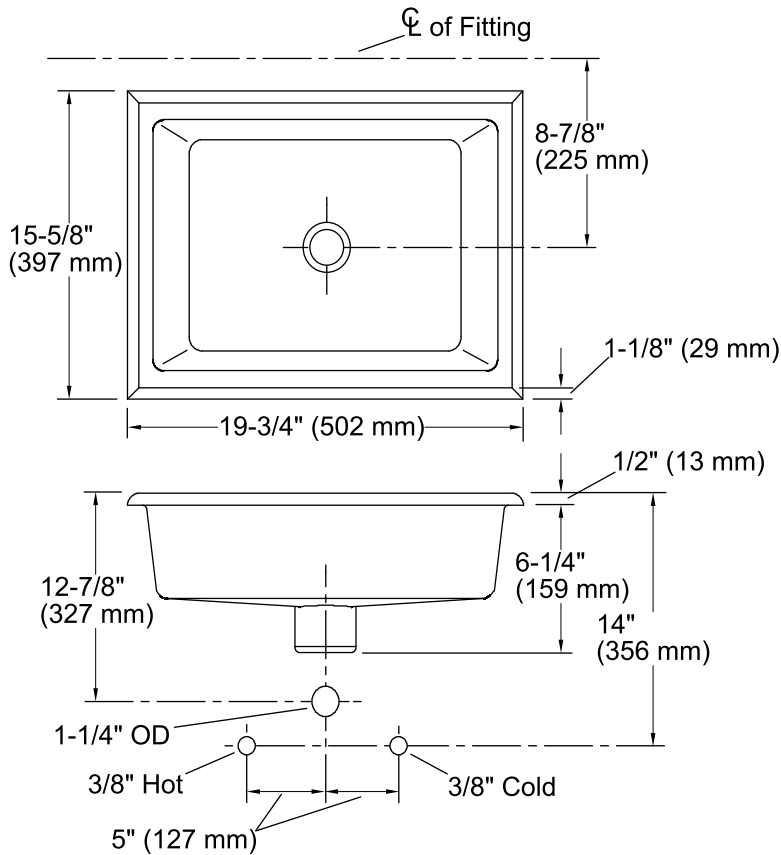

Features

- Vitreous china.
- Under-mount.
- Rectangular basin.
- With overflow.
- No faucet holes; requires wall- or counter-mount faucet.
- Glazed underside.
- Coordinates with other products in the Kathryn collection.
- 17" (432 mm) x 13" (330 mm)

Available Color/Finishes

Color tiles intended for reference only.

Color	Code	Description
	0	White
	96	Biscuit
	NY	Dune
	7	Black Black™

Technical Information

All product dimensions are nominal.

Bowl configuration:	Single
Installation:	Under-mount
Bowl area (Only)	Length: 17" (432 mm) Width: 13" (330 mm) Water depth: 3" (76 mm)
Drain hole:	1-3/4" (44 mm)
Template:	1006809-7, required, not included