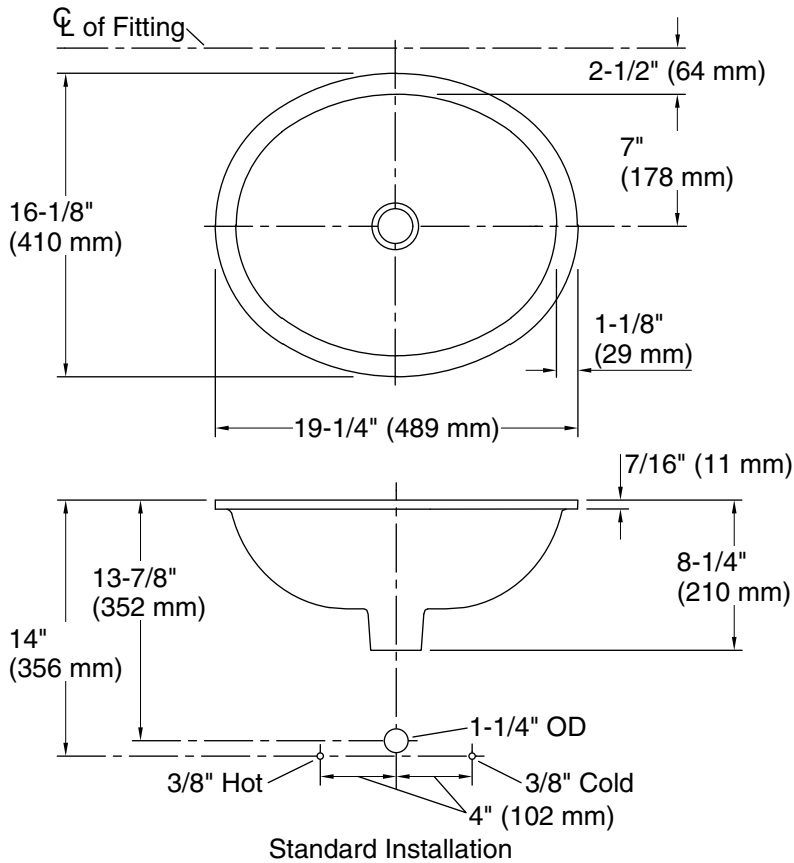

### Technical Information

All product dimensions are nominal.

Bowl configuration:	Single
Installation:	Under-mount
Bowl area (Only):	Length: 17" (432 mm) Width: 14" (356 mm) Water depth: 6-3/8" (162 mm)
Drain hole:	1-3/4" (44 mm)
Template:	1151011-7, required, not included