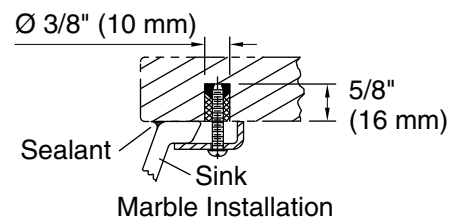

### Technical Information

All product dimensions are nominal.

Bowl configuration:	Single
Installation:	Under-mount
Bowl area (Only):	Length: 17" (432 mm) Width: 14" (356 mm) Water depth: 6-3/8" (162 mm)
Drain hole:	1-3/4" (44 mm)
Template:	1151011-7, required, not included