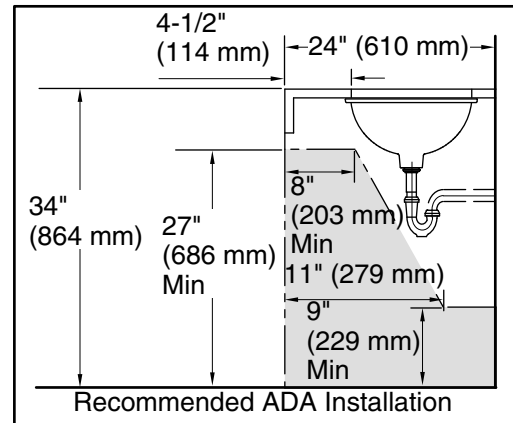

### Technical Information

All product dimensions are nominal.

Bowl configuration:	Single
Installation:	Under-mount
Bowl area (Only):	Length: 17" (432 mm) Width: 14" (356 mm) Water depth: 6-3/8" (162 mm)
Drain hole:	1-3/4" (44 mm)
Template:	1151011-7, required, not included