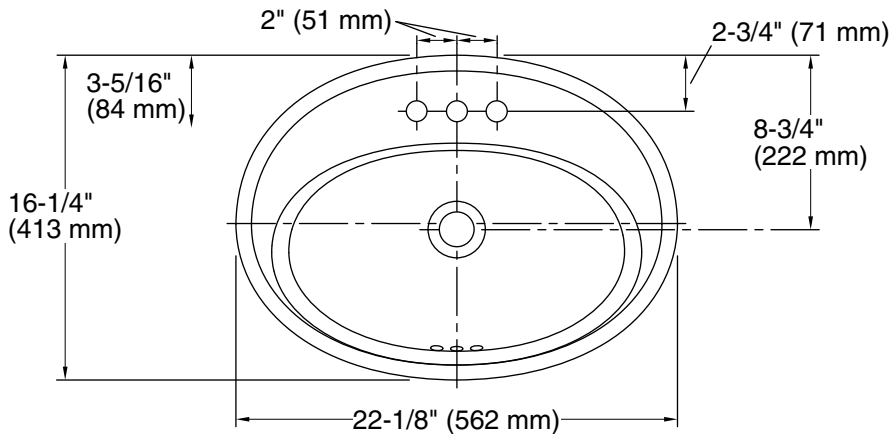

Technical Information

All product dimensions are nominal.

Bowl configuration:	Single
Installation:	Drop-in
Bowl area (Only):	Length: 16-7/8" (429 mm) Width: 10-1/8" (257 mm) Water depth: 4-7/8" (124 mm)
Number of deck holes:	3
Faucet hole spacing:	4" (102 mm)
Faucet hole(s):	1-1/4" (32 mm)
Drain hole:	1-3/4" (44 mm)
Template:	1014189-7, required, included

Notes

Install this product according to the installation instructions.

NOTICE: Countertop manufacturer or cutter must use the cut-out template provided with the product, or a current one provided by Kohler Co. (call 1-800-4-KOHLER). Kohler Co. is not responsible for cutout errors when the incorrect cut-out template is used.

ADA, OBC, CSA B651 compliant when installed to the specific requirements of these regulations.