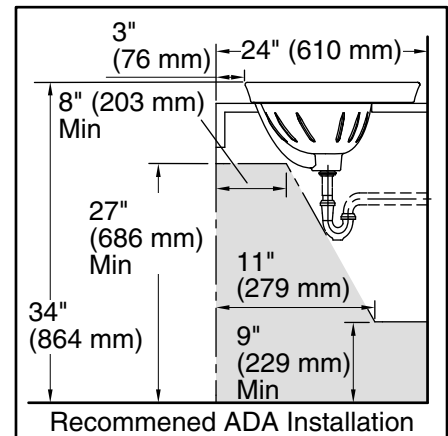

Technical Information

All product dimensions are nominal.

Bowl configuration:	Single
Installation:	Drop-in
Bowl area (Only):	Length: 16-7/8" (429 mm) Width: 10-1/8" (257 mm) Water depth: 4-7/8" (124 mm)
Number of deck holes:	3
Faucet hole spacing:	4" (102 mm)
Faucet hole(s):	1-1/4" (32 mm)
Drain hole:	1-3/4" (44 mm)
Template:	1014189-7, required, included

Notes

Install this product according to the installation instructions.

NOTICE: Countertop manufacturer or cutter must use the cut-out template provided with the product, or a current one provided by Kohler Co. (call 1-800-4-KOHLER). Kohler Co. is not responsible for cutout errors when the incorrect cut-out template is used.

ADA, OBC, CSA B651 compliant when installed to the specific requirements of these regulations.