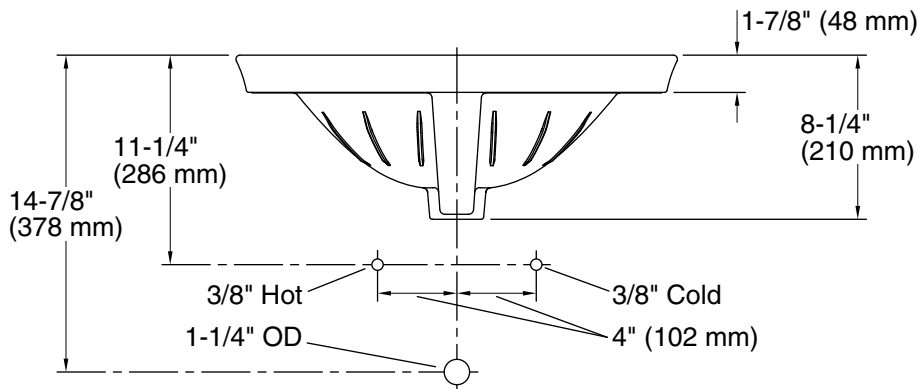

Technical Information

All product dimensions are nominal.

Bowl configuration:	Single
Installation:	Drop-in
Bowl area (Only):	Length: 16-7/8" (429 mm) Width: 10-1/8" (257 mm) Water depth: 4-7/8" (124 mm)
Number of deck holes:	3
Faucet hole spacing:	4" (102 mm)
Faucet hole(s):	1-1/4" (32 mm)
Drain hole:	1-3/4" (44 mm)
Template:	1014189-7, required, included

Notes

Install this product according to the installation instructions.

NOTICE: Countertop manufacturer or cutter must use the cut-out template provided with the product, or a current one provided by Kohler Co. (call 1-800-4-KOHLER). Kohler Co. is not responsible for cutout errors when the incorrect cut-out template is used.

ADA, OBC, CSA B651 compliant when installed to the specific requirements of these regulations.