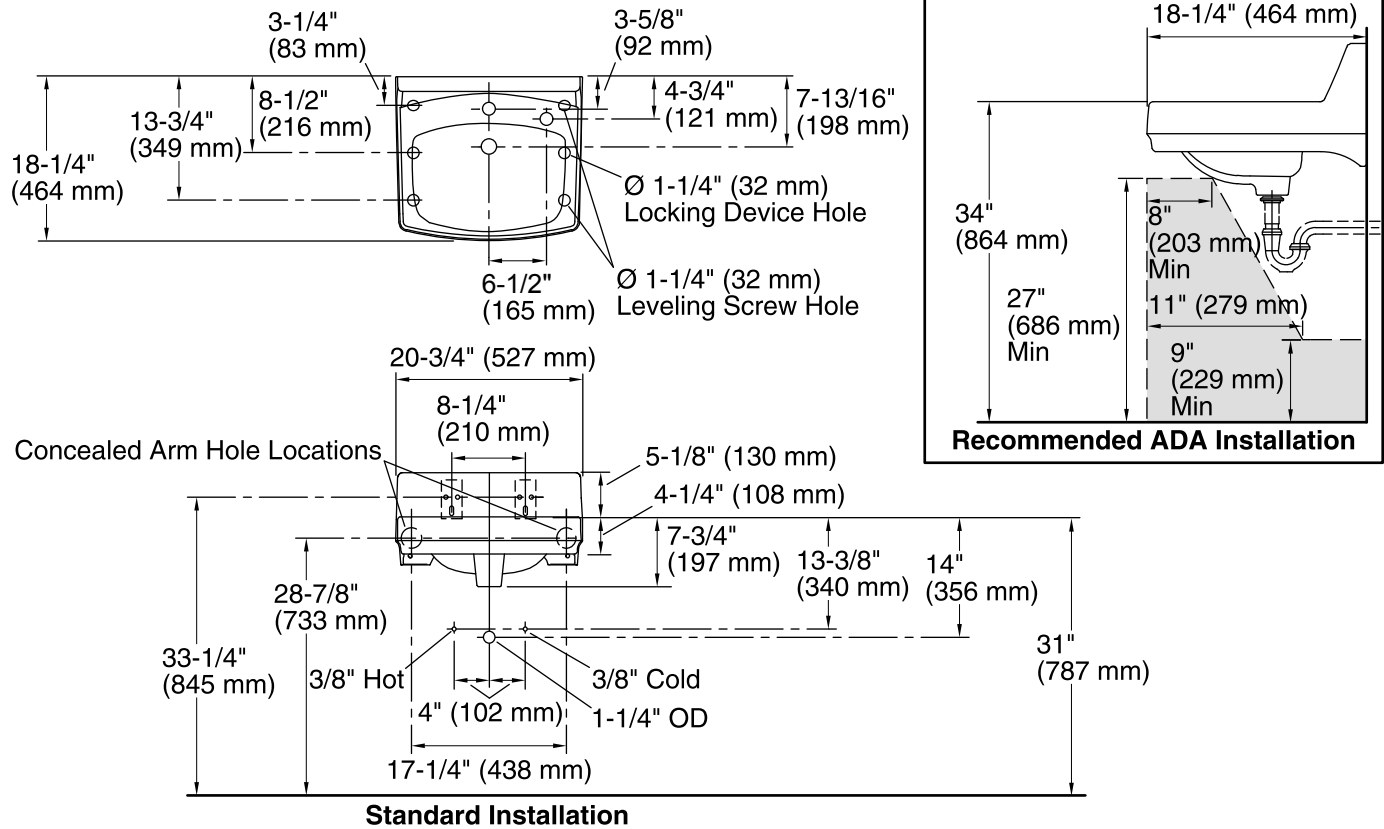

Greenwich™

Wall-Mounted Bathroom Sink

K-2031-NR

Features

- Without overflow.
- Drilled for concealed arm carrier.
- With hanger.
- Single-hole faucet drilling.
- Soap dispenser hole on right.
- 20-3/4" (527 mm) x 18-1/4" (464 mm).

Material

- Vitreous china.

Installation

- Wall-mount

Recommended Accessories

K-8998 P-Trap

Optional Accessories

K-1808-P Bathroom Sink Brackets

Components

Additional included component/s: Hanger (2 Required).

ADA

Codes/Standards

ASME A112.19.2/CSA B45.1

ADA

ICC/ANSI A117.1

See website for detailed warranty information.

Available Color/Finishes

Color tiles intended for reference only.

Color	Code	Description
-------	------	-------------

0	White
---	-------

Technical Information

All product dimensions are nominal.

Bowl configuration:	Single
Installation:	Wall-mount
Bowl area (Only)	Length: 10" (254 mm) Width: 15" (381 mm) With overflow: Yes Water depth: 3-1/4" (83 mm)
Bowl area	With overflow: Yes
Number of deck holes:	2
Faucet hole(s):	1-3/8" (35 mm)
Soap/Lotion hole:	1-1/4" (32 mm)
Drain hole:	1-3/4" (44 mm)