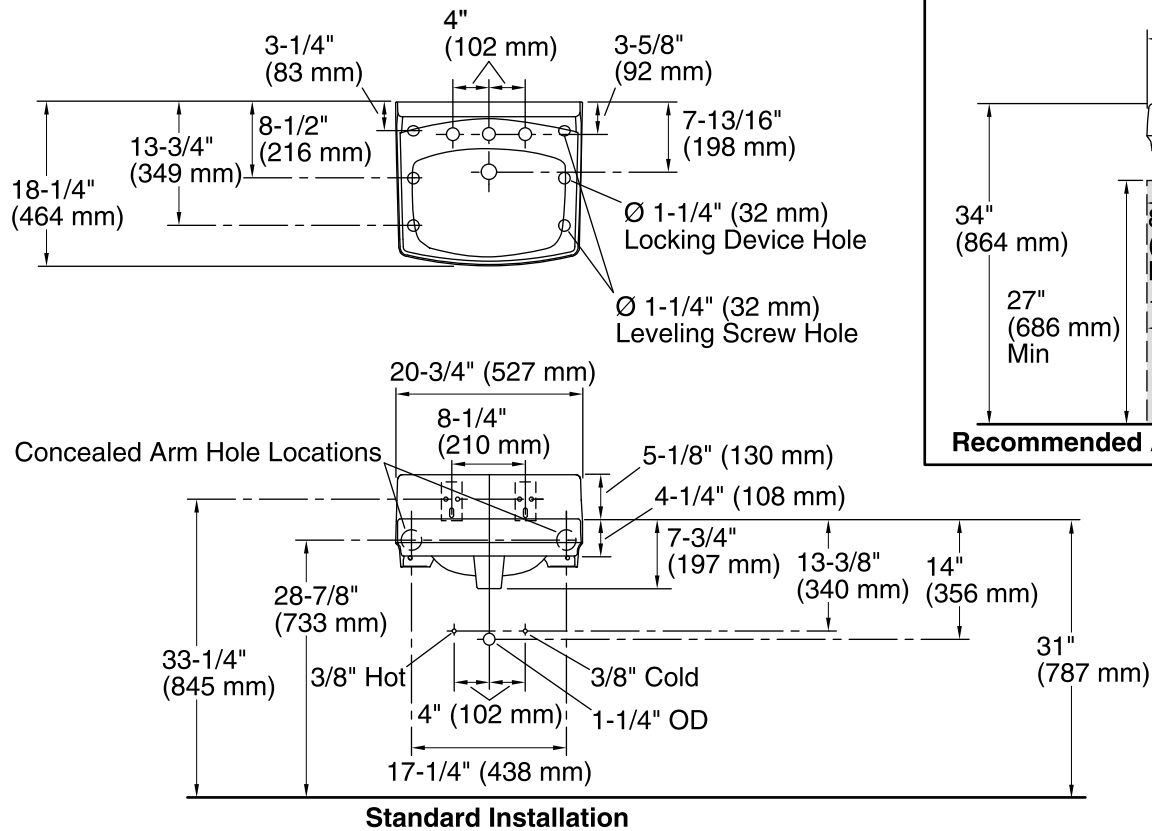

Technical Information

All product dimensions are nominal.

Bowl configuration:	Single
Installation:	Wall-mount
Bowl area (Center)	Length: 10" (254 mm) Width: 15" (381 mm) With overflow: Yes Water depth: 3-1/4" (83 mm)
Bowl area	With overflow: Yes
Number of deck holes:	3
Faucet hole(s):	1-3/8" (35 mm)
Drain hole:	1-3/4" (44 mm)

Notes

Install this product according to the installation instructions.

ADA compliant when installed to the specific requirements of these regulations.