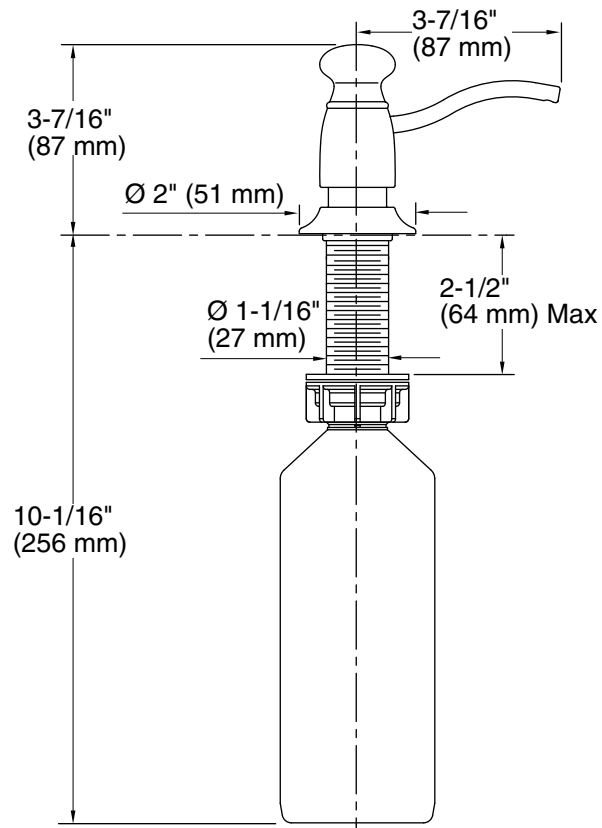

Soap/Lotion Dispenser K-1894-C

Features

- Holds up to 16 ounces of soap or lotion; refillable from top.
- Solid-brass construction.
- Clamshell packed.
- Coordinates with traditional-style faucets.
- Brass construction

THE BOLD LOOK
OF **KOHLER**®

Technical Information

All product dimensions are nominal.

Material: Brass

Notes

Install this product according to the installation guide.