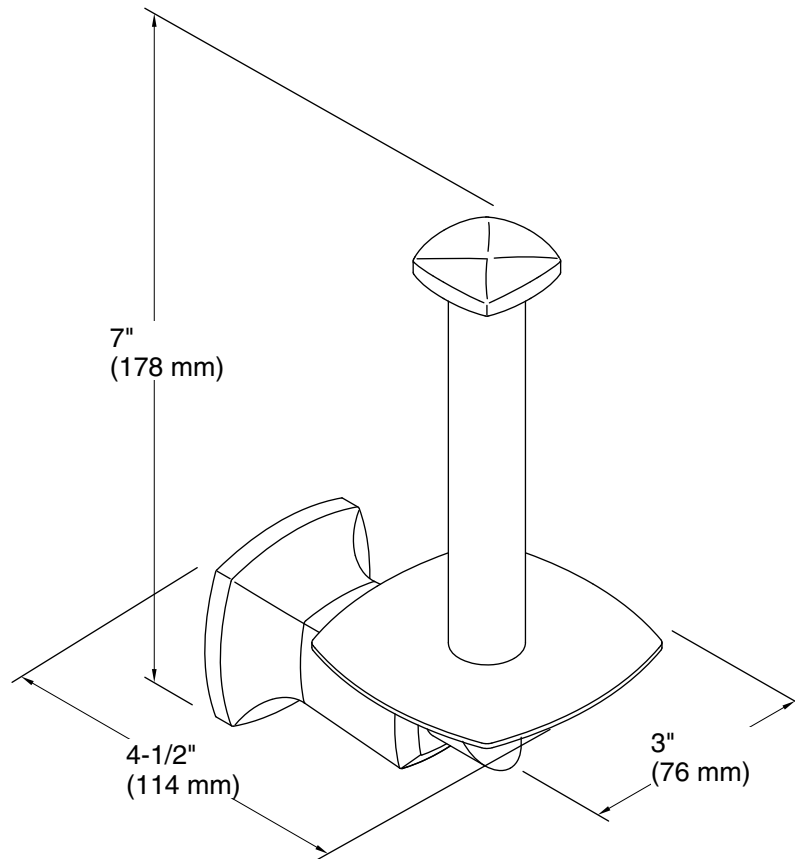

Technical Information

All product dimensions are nominal.

Material: Metal

Notes

Install this product according to the installation guide.

CAUTION: Risk of personal injury. Do not install these products in any area where they are likely to be used inadvertently as a grab bar or support bar. These products are not designed or intended for use as a grab bar or support bar.