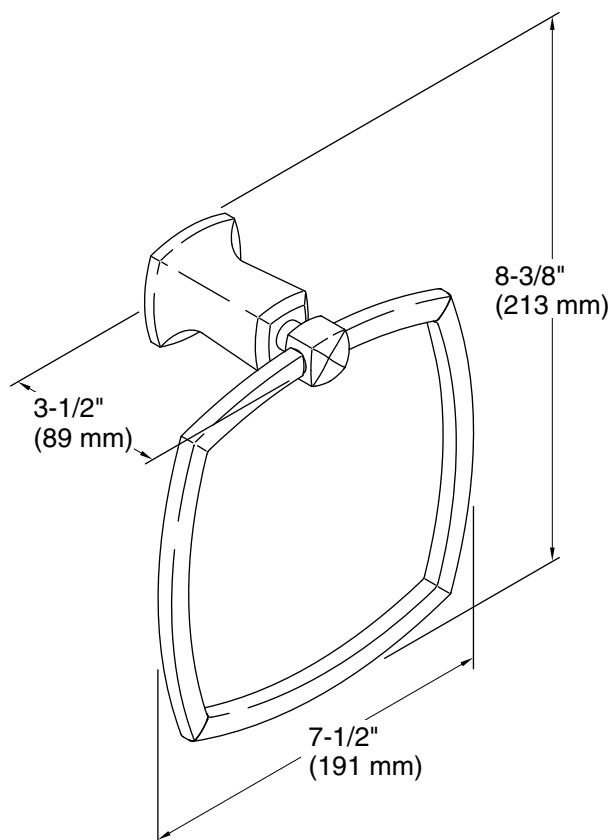

Technical Information

All product dimensions are nominal.

Material: Metal

Notes

Install this product according to the installation guide.

CAUTION: Risk of personal injury. Do not install these products in any area where they are likely to be used inadvertently as a grab bar or support bar. These products are not designed or intended for use as a grab bar or support bar.