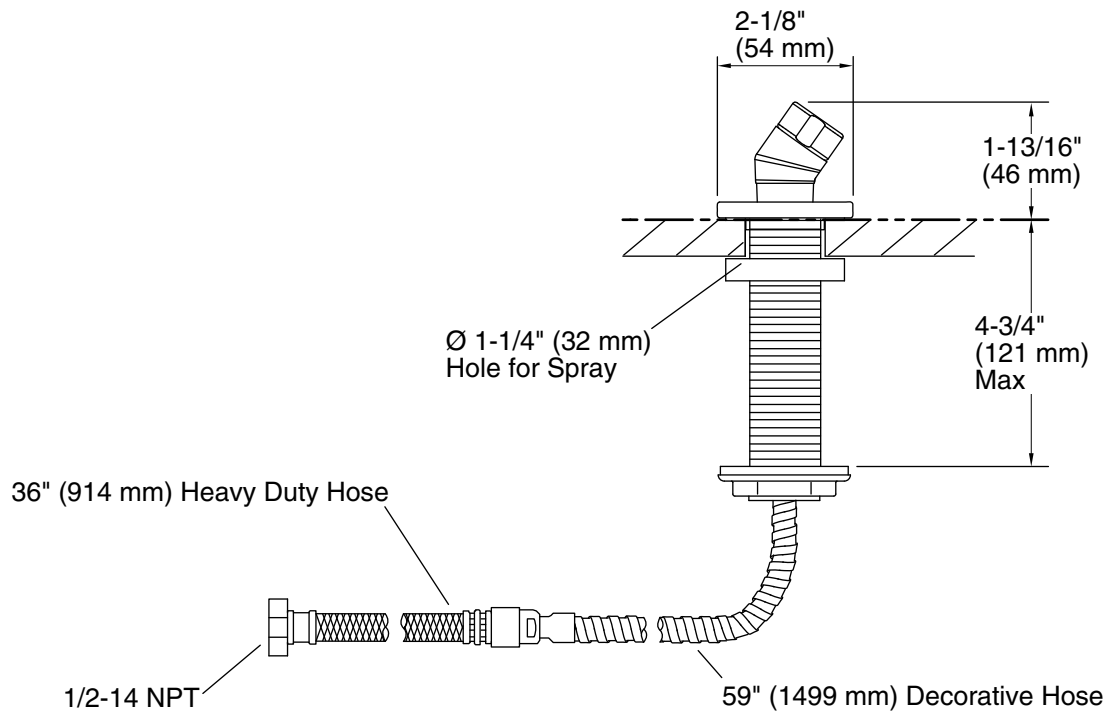

Technical Information

All product dimensions are nominal.

Installation Type: Deck-mount, Bath-mount

Material: Brass

Notes

Install this product according to the installation guide.