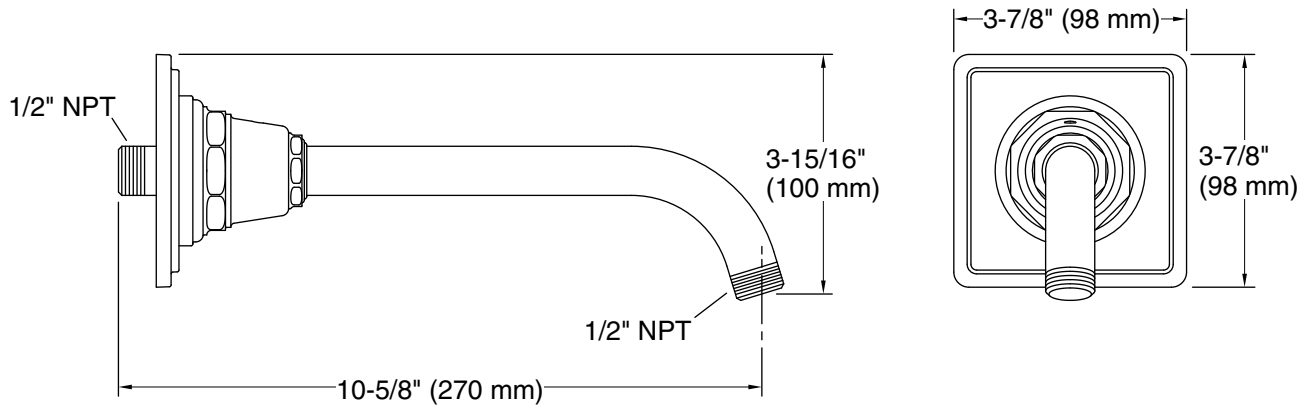

Features

- 1/2-inch NPT connection.
- Coordinates with other products in the Pinstripe® collection.
- 10-5/8" (270 mm) x 4-3/16" (106 mm) x 3-7/8" (98 mm)

Material

- Solid brass construction.

Codes/Standards

Technical Information

All product dimensions are nominal.

Notes

Measure your actual product for roughing-in details.