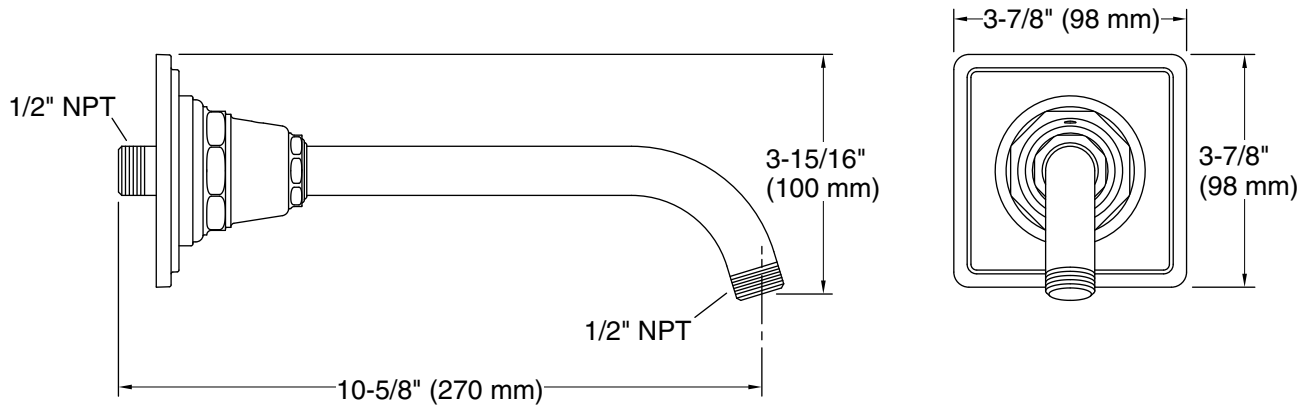

Technical Information

All product dimensions are nominal.

Material: Brass

Notes

Measure your actual product for roughing-in details.