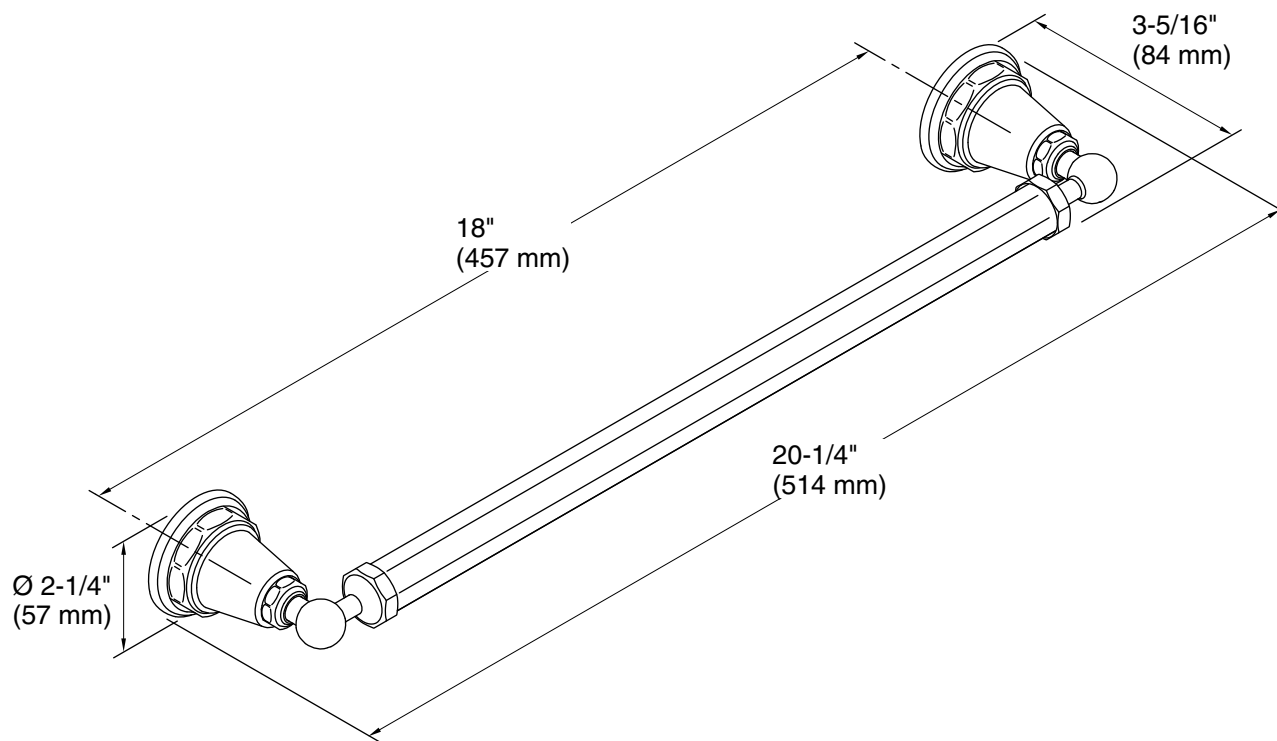

Features

- Premium metal construction for durability.
- KOHLER finishes resist corrosion and tarnish.
- Coordinates with Pinstripe faucets and accessories.

Installation

- Tools and installation template included.

Technical Information

All product dimensions are nominal.

Material: Brass, Zinc

Notes

Install this product according to the installation guide.

CAUTION: Risk of personal injury. Do not install this product in any area where it is likely to be used inadvertently as a grab bar or support bar. This product is not designed or intended for use as a grab bar or support bar.