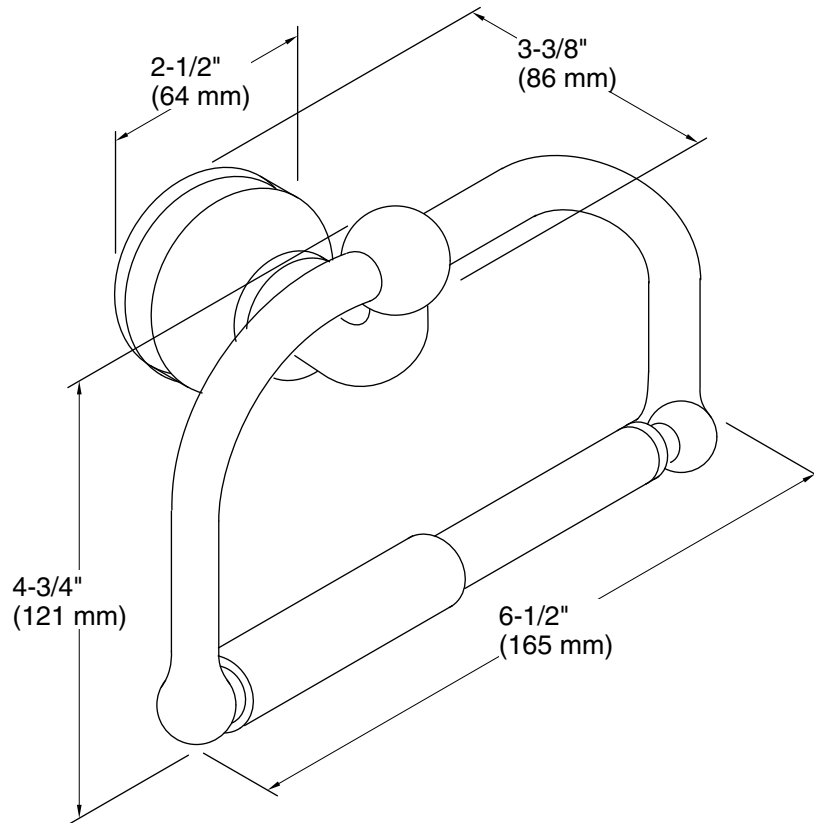

Technical Information

All product dimensions are nominal.

Material: Brass

Notes

Install this product according to the installation guide.