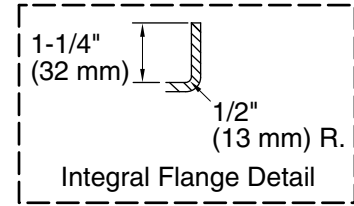

### Technical Information

All product dimensions are nominal.

Installation:	Three-wall alcove
Drain location:	Left
Basin area, bottom:	42" x 20" (1067 mm x 508 mm)
Basin area, top:	51" x 24" (1295 mm x 610 mm)
Weight:	80 lbs (36.3 kg)
Minimum floor load:	41 lbs/ft <sup>2</sup> (200.2 kg/m <sup>2</sup> )
Water depth:	14" (356 mm)
Water capacity:	60 gal (227.1 L)
Minimum flat for door:	2-1/2" (64 mm)