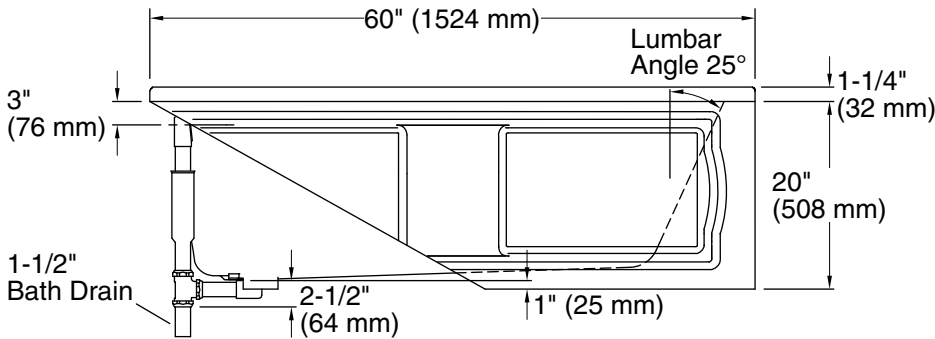

### Technical Information

All product dimensions are nominal.

Installation:	Three-wall alcove
Drain location:	Left
Basin area, bottom:	42" x 20" (1067 mm x 508 mm)
Basin area, top:	51" x 24" (1295 mm x 610 mm)
Weight:	80 lbs (36.3 kg)
Minimum floor load:	41 lbs/ft <sup>2</sup> (200.2 kg/m <sup>2</sup> )
Water depth:	14" (356 mm)
Water capacity:	60 gal (227.1 L)
Minimum flat for door:	2-1/2" (64 mm)