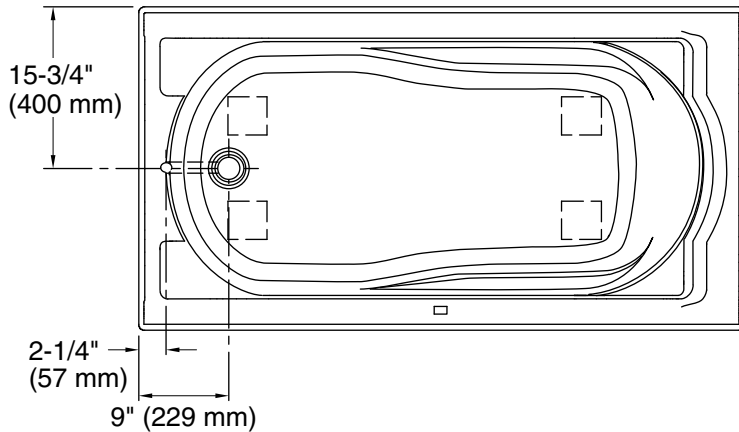

### Technical Information

All product dimensions are nominal.

Installation:	Three-wall alcove
Drain location:	Left
Basin area, bottom:	42" x 20" (1067 mm x 508 mm)
Basin area, top:	51" x 24" (1295 mm x 610 mm)
Weight:	80 lbs (36.3 kg)
Minimum floor load:	41 lbs/ft <sup>2</sup> (200.2 kg/m <sup>2</sup> )
Water depth:	14" (356 mm)
Water capacity:	60 gal (227.1 L)
Minimum flat for door:	2-1/2" (64 mm)