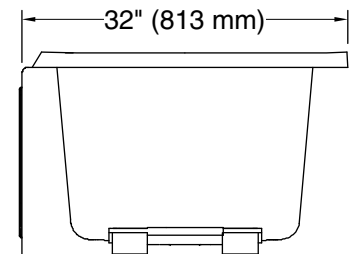

### Technical Information

All product dimensions are nominal.

Installation:	Three-wall alcove
Drain location:	Left
Basin area, bottom:	42" x 20" (1067 mm x 508 mm)
Basin area, top:	51" x 24" (1295 mm x 610 mm)
Weight:	80 lbs (36.3 kg)
Minimum floor load:	41 lbs/ft <sup>2</sup> (200.2 kg/m <sup>2</sup> )
Water depth:	14" (356 mm)
Water capacity:	60 gal (227.1 L)
Minimum flat for door:	2-1/2" (64 mm)