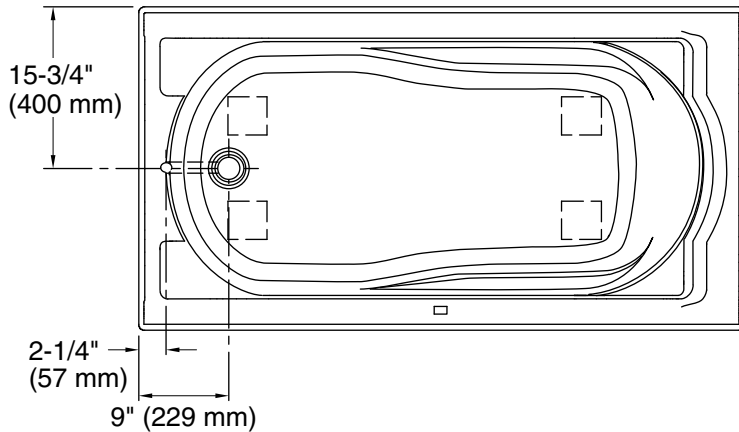

Color	Code	Description
	0	White
	96	Biscuit
	47	Almond
	NY	Dune
	G9	Sandbar
	58	Thunder™ Grey

No change in measurements if connected with drain illustrated. (K-7161-AF)

Technical Information

All product dimensions are nominal.

Installation:	Three-wall alcove
Drain location:	Left
Basin area, bottom:	42" x 20" (1067 mm x 508 mm)
Basin area, top:	51" x 24" (1295 mm x 610 mm)
Weight:	80 lbs (36.3 kg)
Minimum floor load:	41 lbs/ft ² (200.2 kg/m ²)
Water depth:	14" (356 mm)
Water capacity:	60 gal (227.1 L)
Minimum flat for door:	2-1/2" (64 mm)