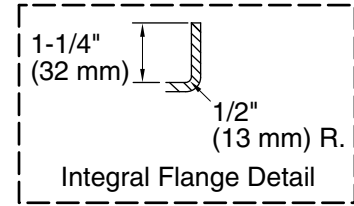

No change in measurements if connected with drain illustrated. (K-7161-AF)

Technical Information

All product dimensions are nominal.

Installation:	Three-wall alcove
Drain location:	Left
Basin area, bottom:	42" x 20" (1067 mm x 508 mm)
Basin area, top:	51" x 24" (1295 mm x 610 mm)
Weight:	80 lbs (36.3 kg)
Minimum floor load:	41 lbs/ft² (200.2 kg/m²)
Water depth:	14" (356 mm)
Water capacity:	60 gal (227.1 L)
Minimum flat for door:	2-1/2" (64 mm)

Notes

Measure your actual product for rough-in details. Install this product according to the installation instructions.

The hot water supply should be 70% of the capacity of the bath or greater. Installations will vary.