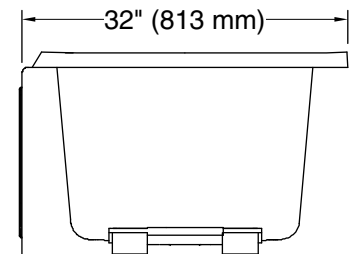

Color	Code	Description
	0	White
	96	Biscuit
	47	Almond
	NY	Dune
	G9	Sandbar
	58	Thunder™ Grey

No change in measurements if connected with drain illustrated. (K-7161-AF)

Technical Information

All product dimensions are nominal.

Installation:	Three-wall alcove
Drain location:	Left
Basin area, bottom:	42" x 20" (1067 mm x 508 mm)
Basin area, top:	51" x 24" (1295 mm x 610 mm)
Weight:	80 lbs (36.3 kg)
Minimum floor load:	41 lbs/ft ² (200.2 kg/m ²)
Water depth:	14" (356 mm)
Water capacity:	60 gal (227.1 L)
Minimum flat for door:	2-1/2" (64 mm)