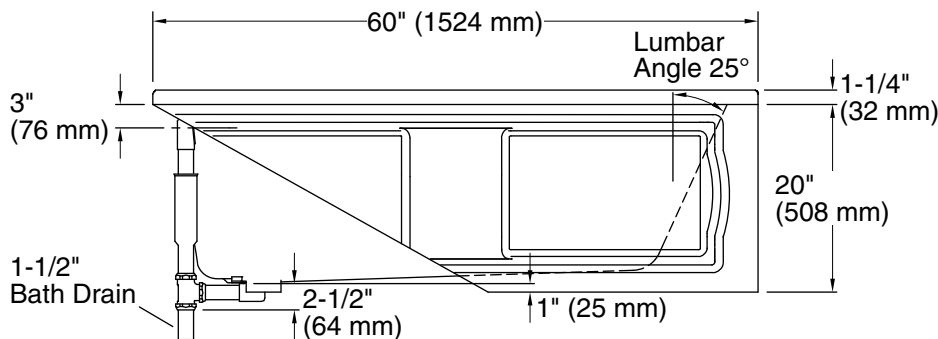

Color	Code	Description
	0	White
	96	Biscuit
	47	Almond
	NY	Dune
	G9	Sandbar
	58	Thunder™ Grey

No change in measurements if connected with drain illustrated. (K-7161-AF)

Technical Information

All product dimensions are nominal.

Installation:	Three-wall alcove
Drain location:	Left
Basin area, bottom:	42" x 20" (1067 mm x 508 mm)
Basin area, top:	51" x 24" (1295 mm x 610 mm)
Weight:	80 lbs (36.3 kg)
Minimum floor load:	41 lbs/ft ² (200.2 kg/m ²)
Water depth:	14" (356 mm)
Water capacity:	60 gal (227.1 L)
Minimum flat for door:	2-1/2" (64 mm)