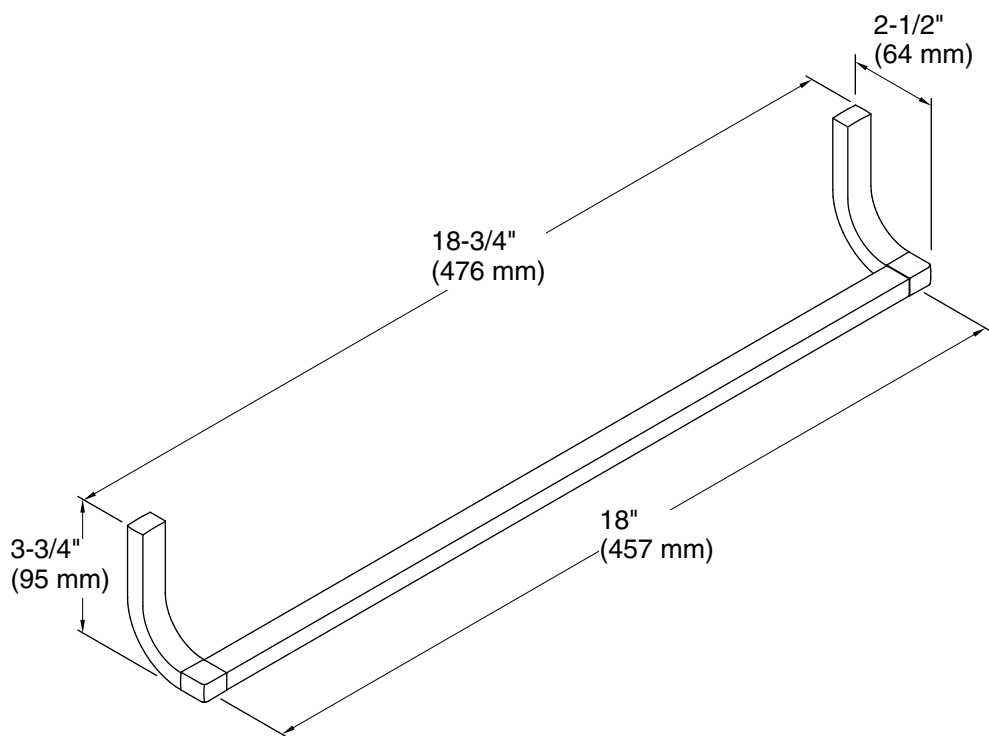

**Loure™**  
18" Single Towel Bar  
**K-11580**

**Features**

- Premium metal construction for durability.
- KOHLER finishes resist corrosion and tarnish.
- Coordinates with Loure faucets and accessories.

## Technical Information

All product dimensions are nominal.

Material: Metal