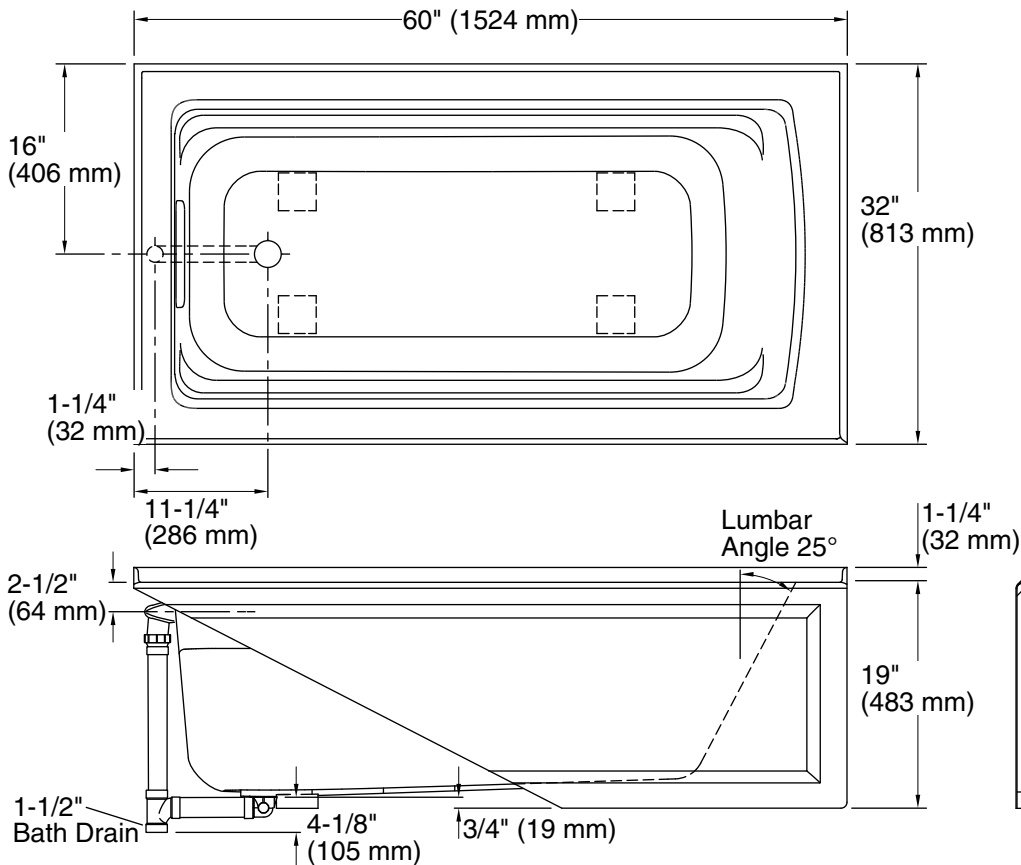

Features

- Comfort Depth® design offers a convenient 19" step-over height while retaining the same depth as a standard 21" bath.
- Molded lumbar support offers extra comfort while bathing.
- Slotted overflow allows for deep soaking.
- Integral apron.
- Integral flange helps prevent water from seeping behind wall and simplifies alcove installation.
- Textured bottom surface.
- Coordinates with other products in the Archer collection.

No change in measurements if connected with drain illustrated. (K-7272)

Technical Information

All product dimensions are nominal.

Installation:	Three-wall alcove
Drain location:	Left
Basin area, bottom:	45-1/8" x 19-11/16" (1146 mm x 500 mm)
Basin area, top:	52-3/4" x 25-5/16" (1340 mm x 643 mm)
Weight:	80 lbs (36.3 kg)
Minimum floor load:	45 lbs/ft ² (219.7 kg/m ²)
Water depth:	15" (381 mm)
Water capacity:	58 gal (219.6 L)
Minimum flat for door:	2-3/16" (56 mm)

Notes

- Measure your actual product for rough-in details. Install this product according to the installation instructions.
- The hot water supply should be 70% of the capacity of the bath or greater. Installations will vary.
- ADA compliant when installed to the specific requirements of these regulations.