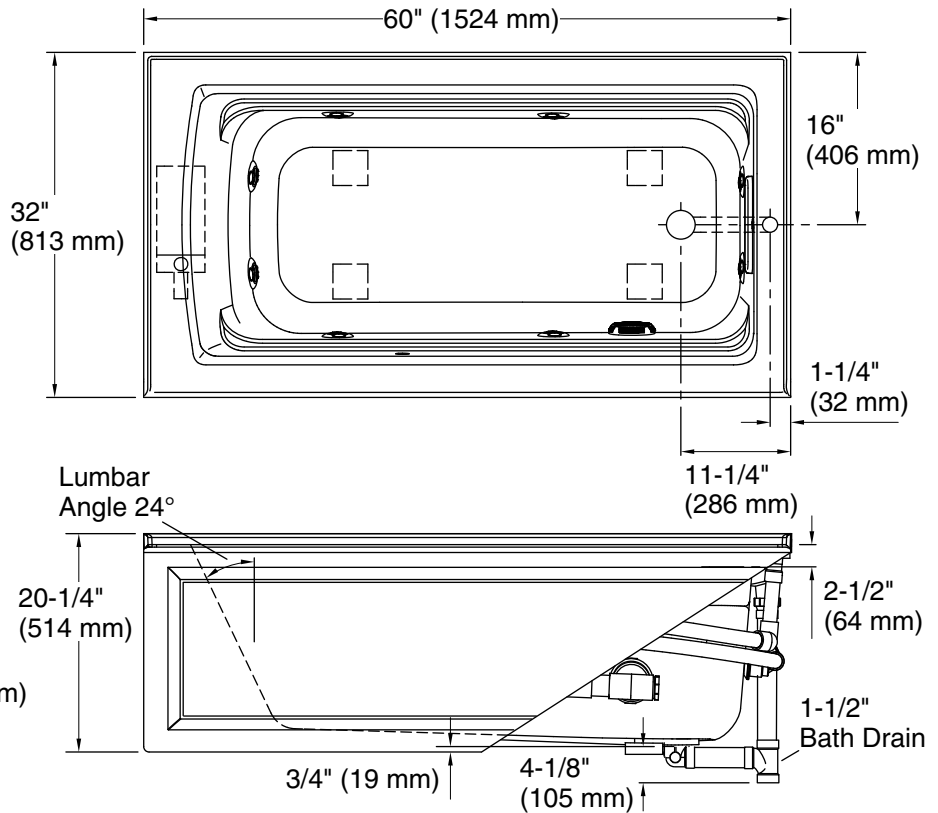

Required Electrical Service

One dedicated circuit required, protected with Class A Ground-Fault Circuit-Interrupter (GFCI). Outside North America, this device may be known as a Residual Current Device (RCD).

Pump: 120 V, 15 A, 60 Hz

Technical Information

All product dimensions are nominal.

Installation:	Three-wall alcove
Drain location:	Right
Basin area, bottom:	45-1/8" x 19-11/16" (1146 mm x 500 mm)
Basin area, top:	52-3/4" x 25-5/16" (1340 mm x 643 mm)
Weight:	135 lbs (61.2 kg)
Minimum floor load:	49 lbs/ft² (239.2 kg/m²)
Water depth:	15" (381 mm)
Water capacity:	58 gal (219.6 L)
Electrical component rating:	Pump: 120 V, 7 A, 60 Hz
Pump speed:	Single

Notes

Measure your actual product for rough-in details. Install this product according to the installation instructions.

The hot water supply should be 70% of the capacity of the bath or greater. Installations will vary.

Provide one grounded electrical outlet within 24" (610 mm) of each component.

ADA compliant when installed to the specific requirements of these regulations.