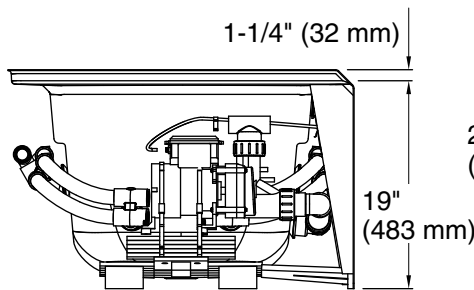

Required Electrical Service

One dedicated circuit required, protected with Class A Ground-Fault Circuit-Interrupter (GFCI). Outside North America, this device may be known as a Residual Current Device (RCD).

Pump: 120 V, 15 A, 60 Hz

Technical Information

All product dimensions are nominal.

Installation:	Three-wall alcove
Drain location:	Right
Basin area, bottom:	45-1/8" x 19-11/16" (1146 mm x 500 mm)
Basin area, top:	52-3/4" x 25-5/16" (1340 mm x 643 mm)
Weight:	135 lbs (61.2 kg)
Minimum floor load:	49 lbs/ft² (239.2 kg/m²)
Water depth:	15" (381 mm)
Water capacity:	58 gal (219.6 L)
Electrical component rating:	Pump: 120 V, 7 A, 60 Hz
Pump speed:	Single

Notes

Measure your actual product for rough-in details. Install this product according to the installation instructions.

The hot water supply should be 70% of the capacity of the bath or greater. Installations will vary.

Provide one grounded electrical outlet within 24" (610 mm) of each component.

ADA compliant when installed to the specific requirements of these regulations.