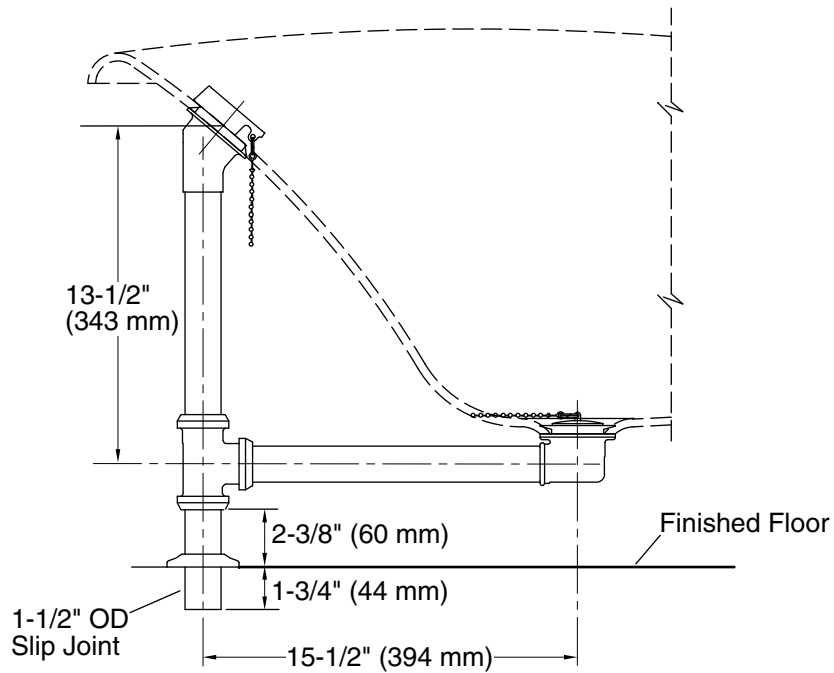

Features

- Includes brass tee and pipe.
- Through-the-floor installation.
- For use with K-100 Birthday Bath®.

Material

- Solid brass construction for durability and reliability.

Recommended Products/Accessories

Technical Information

All product dimensions are nominal.

Notes

Measure your actual product for roughing-in details.

Install this product according to the installation guide.