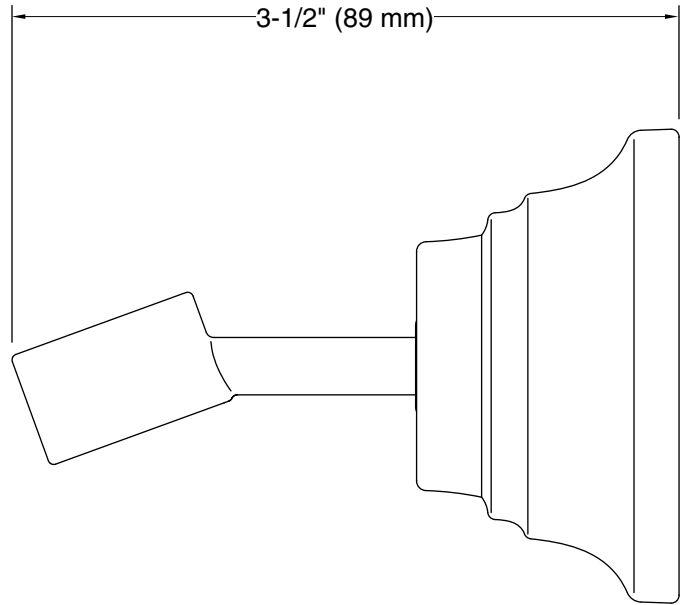

Features

- Bracket pivots and rotates to position handshower at desired angle.
- Coordinates with Bancroft faucets and accessories.

Material

- Brass construction.
- KOHLER finishes resist corrosion and tarnishing.

Technical Information

All product dimensions are nominal.

Material: Brass

Notes

Install this product according to the installation guide.