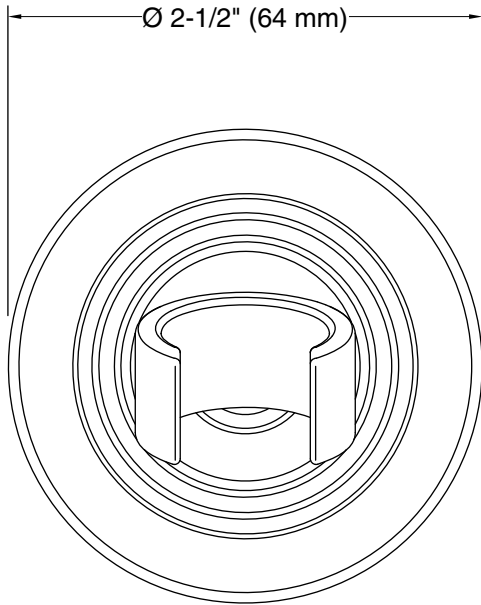

Features

- Bracket pivots and rotates to position handshower at desired angle.
- Coordinates with Bancroft faucets and accessories.

Material

- Brass construction.
- KOHLER finishes resist corrosion and tarnishing.

Technical Information

All product dimensions are nominal.

Material: Brass

Notes

Install this product according to the installation guide.