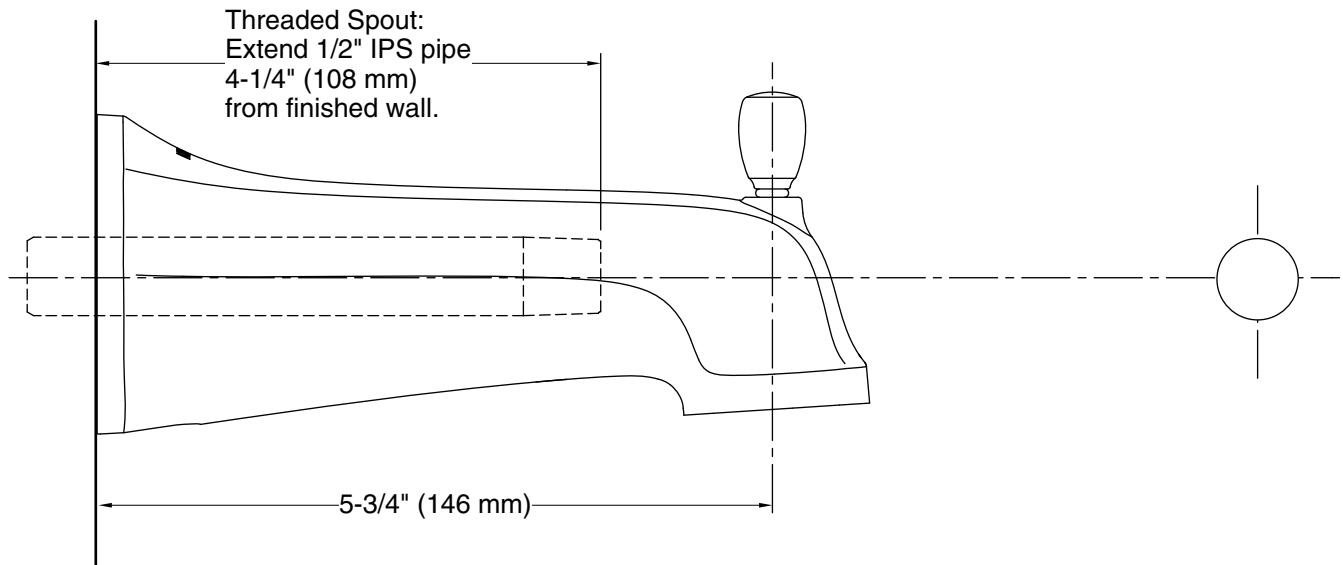

Technical Information

All product dimensions are nominal.

Drain included: No

Notes

Install this product according to the installation guide.

Install straight pipe or tube drop of 7" (178 mm) to 18" (457 mm) with single elbow between valve and wall-mount spout.